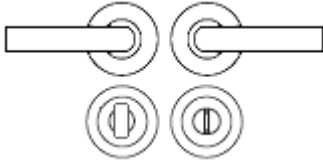


Siena Round Rose Lever Door Handles - Screw On Rose - Satin Chrome - Suitable For Use With FD30 / FD60 Fire Doors - Pair

Product Images

Description

- ZPZ050SC - Siena Round Rose Lever Door handles - Zoo Hardware Collection
- Contemporary design door handle set fitted to a round rose.
- Screw on rose with male and female bolt through fixings.
- Suitable for residential use.

How To Order Lever Handles With A Rose

- **For Non-Locking Doors** - 1 x (Pair) Lever Handles Only

- **For Locking Doors** - 1 x (Pair) Lever Handles Only + 2 x (Each) Standard Escutcheons

- **For Euro Cylinder Locking Doors** - 1 x (Pair) Lever Handles Only + 2 x (Each) Euro Escutcheons

- **For Locking Bathroom Doors** - 1 x Pair Lever Handles Only + 1 x (Set) Turn & Emergency Release

Matching Accessories

- **Standard escutcheon** - (key hole cover to suit regular "chubb style locks")
- **Euro profile escutcheon** - (key hole cover to suit euro profile cylinders)
- **Turn & emergency release** - (a thumbturn used to lock bathroom doors, WC's and toilet doors)

Base Material

- Made from a zinc alloy.

Operation

- Both levers are sprung to ensure the lever always returns to its starting position.

Size Information

- Rose Diameter - 50mm

Spindle Size

- 8mm x 8mm square - UK Standard.