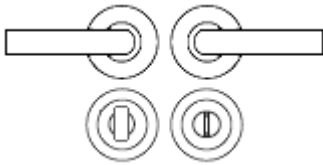


Venice Round Rose Lever Door Handles - Screw On Rose - Polished Chrome - Suitable For Use With FD30 / FD60 Fire Doors - Pair

Product Images

Description

- ZPZ070CP - Venice Round Rose Lever Door Handles.
- Contemporary design door handle set fitted to a round rose.
- Screw on rose with male and female bolt through fixings.
- Suitable for residential use.

How To Order Lever Handles With A Rose

- **For Non-Locking Doors** - 1 x (Pair) Lever Handles Only

- **For Locking Doors** - 1 x (Pair) Lever Handles Only + 2 x (Each) Standard Escutcheons

- **For Euro Cylinder Locking Doors** - 1 x (Pair) Lever Handles Only + 2 x (Each) Euro Escutcheons

- **For Locking Bathroom Doors** - 1 x Pair Lever Handles Only + 1 x (Set) Turn & Emergency Release

Matching Accessories

- **Standard escutcheon** - (key hole cover to suit regular "chubb style locks")
- **Euro profile escutcheon** - (key hole cover to suit euro profile cylinders)
- **Turn & emergency release** - (a thumbturn used to lock bathroom doors, WC's and toilet doors)

Base Material

- Made from a zinc alloy.

Operation

- Both levers are sprung to ensure the lever always returns to its starting position.

Size Information

- Rose Diameter - 50mm

Spindle Size

- 8mm x 8mm square - UK Standard.