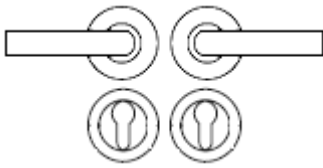


Venice Round Rose Lever Door Handles - Screw On Rose - Polished Chrome - Suitable For Use With FD30 / FD60 Fire Doors - Pair

Product Images

Description

- ZPZ070CP - Venice Round Rose Lever Door Handles.
- Contemporary design door handle set fitted to a round rose.
- Screw on rose with male and female bolt through fixings.
- Suitable for residential use.

How To Order Lever Handles With A Rose

- **For Non-Locking Doors** - 1 x (Pair) Lever Handles Only

- **For Locking Doors** - 1 x (Pair) Lever Handles Only + 2 x (Each) Standard Escutcheons

- **For Euro Cylinder Locking Doors** - 1 x (Pair) Lever Handles Only + 2 x (Each) Euro Escutcheons

- **For Locking Bathroom Doors** - 1 x Pair Lever Handles Only + 1 x (Set) Turn & Emergency Release

Matching Accessories

- **Standard escutcheon** - (key hole cover to suit regular "chubb style locks")
- **Euro profile escutcheon** - (key hole cover to suit euro profile cylinders)
- **Turn & emergency release** - (a thumbturn used to lock bathroom doors, WC's and toilet doors)

Base Material

- Made from a zinc alloy.

Operation

- Both levers are sprung to ensure the lever always returns to its starting position.

Size Information

- Rose Diameter - 50mm

Spindle Size

- 8mm x 8mm square - UK Standard.