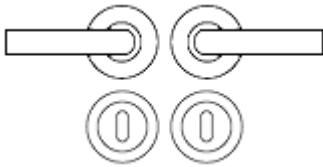


Venice Round Rose Lever Door Handles - Screw On Rose - Polished Chrome - Suitable For Use With FD30 / FD60 Fire Doors - Pair

Product Images

Description

- ZPZ070CP - Venice Round Rose Lever Door Handles.
- Contemporary design door handle set fitted to a round rose.
- Screw on rose with male and female bolt through fixings.
- Suitable for residential use.

How To Order Lever Handles With A Rose

- **For Non-Locking Doors** - 1 x (Pair) Lever Handles Only

- **For Locking Doors** - 1 x (Pair) Lever Handles Only + 2 x (Each) Standard Escutcheons

- **For Euro Cylinder Locking Doors** - 1 x (Pair) Lever Handles Only + 2 x (Each) Euro Escutcheons

Base Material

- Made from a zinc alloy.

Operation

- Both levers are sprung to ensure the lever always returns to its starting position.

Size Information

- Rose Diameter - 50mm

Spindle Size

- 8mm x 8mm square - UK Standard.