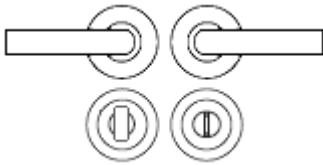


Venice Round Rose Lever Door Handles - Screw On Rose - Satin Chrome-Polished Chrome - Suitable For Use With FD30 / FD60 Fire Doors

Product Images

Description

- 40070.1 - round rose lever door handles.
- Contemporary design door handle set fitted to a round rose.
- Screw on rose with male and female bolt through fixings.
- Suitable for residential use.

How To Order Lever Handles With A Rose

- **For Non-Locking Doors** - 1 x (Pair) Lever Handles Only

- **For Locking Doors** - 1 x (Pair) Lever Handles Only + 2 x (Each) Standard Escutcheons

- **For Euro Cylinder Locking Doors** - 1 x (Pair) Lever Handles Only + 2 x (Each) Euro Escutcheons

- **For Locking Bathroom Doors** - 1 x Pair Lever Handles Only + 1 x (Set) Turn & Emergency Release

Matching Accessories

- **Standard escutcheon** - (key hole cover to suit regular "chubb style locks") - **40080.1**
- **Euro profile escutcheon** - (key hole cover to suit euro profile cylinders) - **40078.1**
- **Turn & emergency release** - (a thumbturn used to lock bathroom doors, WC's and toilet doors) - 40082.1

Base Material

- Made from a zinc alloy.

Operation

- Both levers are sprung to ensure the lever always returns to its starting position.

Size Information

- Rose Diameter - 50mm

Spindle Size

- 8mm x 8mm square - UK Standard.