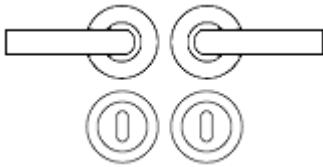


Venice Round Rose Lever Door Handles - Screw On Rose - Satin Chrome-Polished Chrome - Suitable For Use With FD30 / FD60 Fire Doors

Product Images

Description

- 40070.1 - round rose lever door handles.
- Contemporary design door handle set fitted to a round rose.
- Screw on rose with male and female bolt through fixings.
- Suitable for residential use.

How To Order Lever Handles With A Rose

- **For Non-Locking Doors** - 1 x (Pair) Lever Handles Only

- **For Locking Doors** - 1 x (Pair) Lever Handles Only + 2 x (Each) Standard Escutcheons

- **For Euro Cylinder Locking Doors** - 1 x (Pair) Lever Handles Only + 2 x (Each) Euro Escutcheons

Base Material

- Made from a zinc alloy.

Operation

- Both levers are sprung to ensure the lever always returns to its starting position.

Size Information

- Rose Diameter - 50mm

Spindle Size

- 8mm x 8mm square - UK Standard.