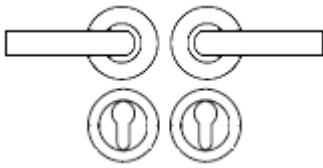


Venice Round Rose Lever Door Handles - Screw On Rose - Satin Chrome-Polished Chrome - Suitable For Use With FD30 / FD60 Fire Doors

Product Images

Description

- 40070.1 - round rose lever door handles.
- Contemporary design door handle set fitted to a round rose.
- Screw on rose with male and female bolt through fixings.
- Suitable for residential use.

How To Order Lever Handles With A Rose

- **For Non-Locking Doors** - 1 x (Pair) Lever Handles Only

- **For Locking Doors** - 1 x (Pair) Lever Handles Only + 2 x (Each) Standard Escutcheons

- **For Euro Cylinder Locking Doors** - 1 x (Pair) Lever Handles Only + 2 x (Each) Euro Escutcheons

- **For Locking Bathroom Doors** - 1 x Pair Lever Handles Only + 1 x (Set) Turn & Emergency Release

Matching Accessories

- **Standard escutcheon** - (key hole cover to suit regular "chubb style locks") - **40080.1**
- **Euro profile escutcheon** - (key hole cover to suit euro profile cylinders) - **40078.1**
- **Turn & emergency release** - (a thumbturn used to lock bathroom doors, WC's and toilet doors) - 40082.1

Base Material

- Made from a zinc alloy.

Operation

- Both levers are sprung to ensure the lever always returns to its starting position.

Size Information

- Rose Diameter - 50mm

Spindle Size

- 8mm x 8mm square - UK Standard.