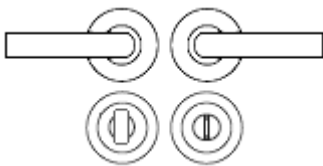


Atlanta Round Rose Lever Door Handles - Screw On Rose - Polished Chrome/Satin Nickel - Suitable For Use With FD30 / FD60 Fire Doors

Product Images

Description

- 40076.1 - round rose lever door handles.
- Contemporary design door handle set fitted to a round rose.
- Screw on rose with male and female bolt through fixings.
- Suitable for residential use.

How To Order Lever Handles With A Rose

- **For Non-Locking Doors** - 1 x (Pair) Lever Handles Only

- **For Locking Doors** - 1 x (Pair) Lever Handles Only + 2 x (Each) Standard Escutcheons

- **For Euro Cylinder Locking Doors** - 1 x (Pair) Lever Handles Only + 2 x (Each) Euro Escutcheons

- **For Locking Bathroom Doors** - 1 x Pair Lever Handles Only + 1 x (Set) Turn & Emergency Release

Matching Accessories

- **Standard escutcheon** - (key hole cover to suit regular "chubb style locks") - **40080.1**
- **Euro profile escutcheon** - (key hole cover to suit euro profile cylinders) - **40078.1**
- **Turn & emergency release** - (a thumbturn used to lock bathroom doors, WC's and toilet doors) - 40082.1

Base Material

- Made from a zinc alloy.

Operation

- Both levers are sprung to ensure the lever always returns to its starting position.

Size Information

- Rose Diameter - 50mm

Spindle Size

- 8mm x 8mm square - UK Standard.