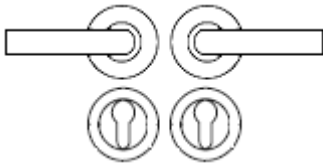


Atlanta Round Rose Lever Door Handles - Screw On Rose - Polished Chrome/Satin Nickel - Suitable For Use With FD30 / FD60 Fire Doors

Product Images

Description

- 40076.1 - round rose lever door handles.
- Contemporary design door handle set fitted to a round rose.
- Screw on rose with male and female bolt through fixings.
- Suitable for residential use.

How To Order Lever Handles With A Rose

- **For Non-Locking Doors** - 1 x (Pair) Lever Handles Only

- **For Locking Doors** - 1 x (Pair) Lever Handles Only + 2 x (Each) Standard Escutcheons

- **For Euro Cylinder Locking Doors** - 1 x (Pair) Lever Handles Only + 2 x (Each) Euro Escutcheons

- **For Locking Bathroom Doors** - 1 x Pair Lever Handles Only + 1 x (Set) Turn & Emergency Release

Matching Accessories

- **Standard escutcheon** - (key hole cover to suit regular "chubb style locks") - **40080.1**
- **Euro profile escutcheon** - (key hole cover to suit euro profile cylinders) - **40078.1**
- **Turn & emergency release** - (a thumbturn used to lock bathroom doors, WC's and toilet doors) - 40082.1

Base Material

- Made from a zinc alloy.

Operation

- Both levers are sprung to ensure the lever always returns to its starting position.

Size Information

- Rose Diameter - 50mm

Spindle Size

- 8mm x 8mm square - UK Standard.