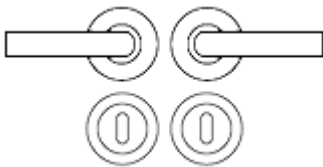


Atlanta Round Rose Lever Door Handles - Screw On Rose - Polished Chrome/Satin Nickel - Suitable For Use With FD30 / FD60 Fire Doors

Product Images

Description

- 40076.1 - round rose lever door handles.
- Contemporary design door handle set fitted to a round rose.
- Screw on rose with male and female bolt through fixings.
- Suitable for residential use.

How To Order Lever Handles With A Rose

- **For Non-Locking Doors** - 1 x (Pair) Lever Handles Only

- **For Locking Doors** - 1 x (Pair) Lever Handles Only + 2 x (Each) Standard Escutcheons

- **For Euro Cylinder Locking Doors** - 1 x (Pair) Lever Handles Only + 2 x (Each) Euro Escutcheons

Base Material

- Made from a zinc alloy.

Operation

- Both levers are sprung to ensure the lever always returns to its starting position.

Size Information

- Rose Diameter - 50mm

Spindle Size

- 8mm x 8mm square - UK Standard.