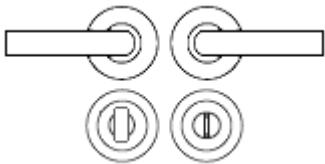


Venus Round Rose Lever Door Handles - Screw On Rose - Polished Chrome/Satin Stainless - Suitable For Use With FD30 / FD60 Fire Doors

Product Images

Description

- 40077.1 - round rose lever door handles.
- Contemporary design door handle set fitted to a round rose.
- Screw on rose with male and female bolt through fixings.
- Suitable for residential use.

How To Order Lever Handles With A Rose

- **For Non-Locking Doors** - 1 x (Pair) Lever Handles Only

- **For Locking Doors** - 1 x (Pair) Lever Handles Only + 2 x (Each) Standard Escutcheons

- **For Euro Cylinder Locking Doors** - 1 x (Pair) Lever Handles Only + 2 x (Each) Euro Escutcheons

- **For Locking Bathroom Doors** - 1 x Pair Lever Handles Only + 1 x (Set) Turn & Emergency Release

Matching Accessories

- **Standard escutcheon** - (key hole cover to suit regular "chubb style locks") - **40080.1**
- **Euro profile escutcheon** - (key hole cover to suit euro profile cylinders) - **40078.1**
- **Turn & emergency release** - (a thumbturn used to lock bathroom doors, WC's and toilet doors) - 40082.1

Base Material

- Made from a zinc alloy.

Operation

- Both levers are sprung to ensure the lever always returns to its starting position.

Size Information

- Rose Diameter - 50mm

Spindle Size

- 8mm x 8mm square - UK Standard.