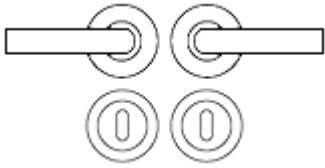


Venus Round Rose Lever Door Handles - Screw On Rose - Polished Chrome/Satin Stainless - Suitable For Use With FD30 / FD60 Fire Doors

Product Images

Description

- 40077.1 - round rose lever door handles.
- Contemporary design door handle set fitted to a round rose.
- Screw on rose with male and female bolt through fixings.
- Suitable for residential use.

How To Order Lever Handles With A Rose

- **For Non-Locking Doors** - 1 x (Pair) Lever Handles Only

- **For Locking Doors** - 1 x (Pair) Lever Handles Only + 2 x (Each) Standard Escutcheons

- **For Euro Cylinder Locking Doors** - 1 x (Pair) Lever Handles Only + 2 x (Each) Euro Escutcheons

Base Material

- Made from a zinc alloy.

Operation

- Both levers are sprung to ensure the lever always returns to its starting position.

Size Information

- Rose Diameter - 50mm

Spindle Size

- 8mm x 8mm square - UK Standard.