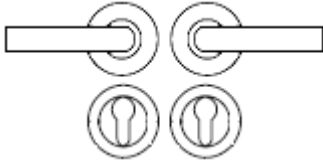

### Description

---

- OE-110-DS - Richmond Round Rose Lever Door Handles - Atlantic Door Handles
- Contemporary design door handle set fitted to a round rose.
- Screw on rose with male and female bolt through fixings.
- Suitable for residential use.

## How To Order Lever Handles With A Rose

- **For Non-Locking Doors** - 1 x (Pair) Lever Handles Only

- **For Locking Doors** - 1 x (Pair) Lever Handles Only + 2 x (Each) Standard Escutcheons

- **For Euro Cylinder Locking Doors** - 1 x (Pair) Lever Handles Only + 2 x (Each) Euro Escutcheons