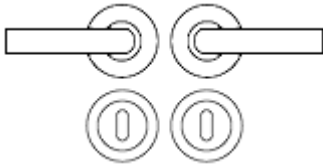

### Description

---

- OE-110-DS - Richmond Round Rose Lever Door Handles - Atlantic Door Handles
- Contemporary design door handle set fitted to a round rose.
- Screw on rose with male and female bolt through fixings.
- Suitable for residential use.

## How To Order Lever Handles With A Rose

- **For Non-Locking Doors** - 1 x (Pair) Lever Handles Only

- **For Locking Doors** - 1 x (Pair) Lever Handles Only + 2 x (Each) Standard Escutcheons

- **For Euro Cylinder Locking Doors** - 1 x (Pair) Lever Handles Only + 2 x (Each) Euro Escutcheons

## Size Information

- Rose Diameter - 50mm