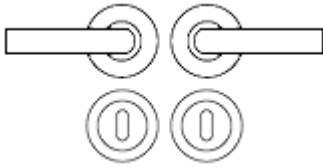

### Description

---

- OE-110-MBN - Richmond Round Rose Lever Door Handles - Atlantic Door Handles
- Contemporary design door handle set fitted to a round rose.
- Screw on rose with male and female bolt through fixings.
- Suitable for residential use.

## How To Order Lever Handles With A Rose

- **For Non-Locking Doors** - 1 x (Pair) Lever Handles Only

- **For Locking Doors** - 1 x (Pair) Lever Handles Only + 2 x (Each) Standard Escutcheons

- **For Euro Cylinder Locking Doors** - 1 x (Pair) Lever Handles Only + 2 x (Each) Euro Escutcheons

## Size Information

- Rose Diameter - 50mm