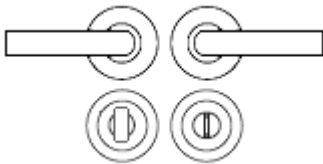

Matching Accessories

- **Standard escutcheon** - (key hole cover to suit regular "chubb style locks")
- **Euro profile escutcheon** - (key hole cover to suit euro profile cylinders)
- **Turn & emergency release** - (a thumbturn used to lock bathroom doors, WC's and toilet doors)

Base Material

- Made from a zinc alloy.

Operation

- Both levers are sprung to ensure the lever always returns to its starting position.

Size Information

- Rose Diameter - 50mm

Spindle Size

- 8mm x 8mm square - UK Standard.

Fixings

- Concealed bolt together fixings via male and female bolts.
- Grub screw fixing to spindle for extra strength once fitted to the door.
- Comes supplied with male and female bolt through fixings and 8mm spindle.

Usage

- Suitable for residential use.