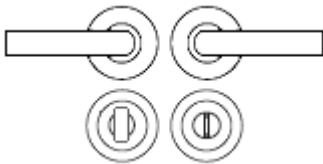


Colchester Round Rose Lever Door Handles - Screw On Rose - Matt Gun Metal

Product Images

Description

- OE-177-MBN - Colchester Round Rose Lever Door Handles - Atlantic Door Handles
- Contemporary design door handle set fitted to a round rose.
- Screw on rose with male and female bolt through fixings.
- Suitable for residential use.

How To Order Lever Handles With A Rose

- **For Non-Locking Doors** - 1 x (Pair) Lever Handles Only

- **For Locking Doors** - 1 x (Pair) Lever Handles Only + 2 x (Each) Standard Escutcheons

- **For Euro Cylinder Locking Doors** - 1 x (Pair) Lever Handles Only + 2 x (Each) Euro Escutcheons

- **For Locking Bathroom Doors** - 1 x Pair Lever Handles Only + 1 x (Set) Turn & Emergency Release

Matching Accessories

- **Standard escutcheon** - (key hole cover to suit regular "chubb style locks")
- **Euro profile escutcheon** - (key hole cover to suit euro profile cylinders)
- **Turn & emergency release** - (a thumbturn used to lock bathroom doors, WC's and toilet doors)

Base Material

- Made from a zinc alloy.

Operation

- Both levers are sprung to ensure the lever always returns to its starting position.

Size Information

- Rose Diameter - 50mm

Spindle Size

- 8mm x 8mm square - UK Standard.