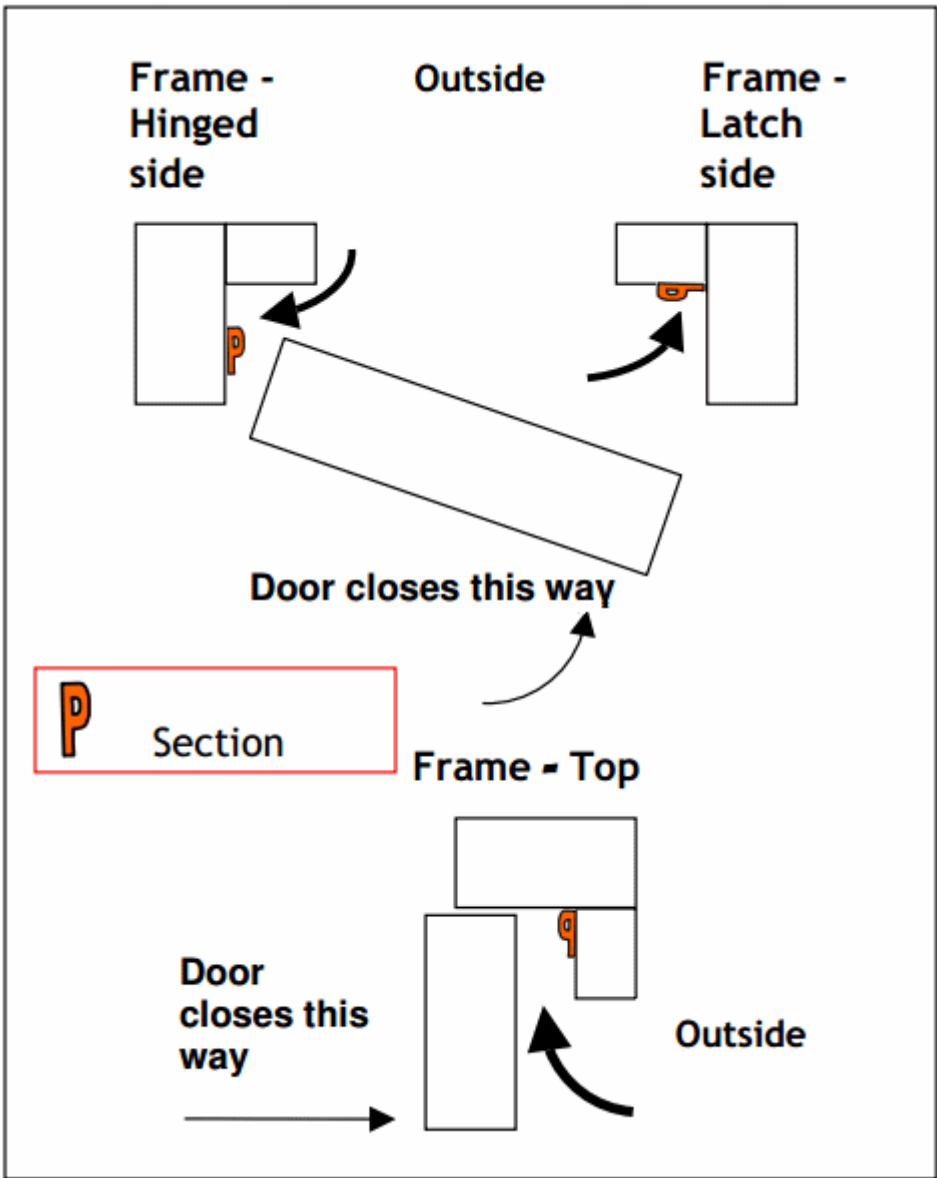

P' Profile EPDM Rubber Draught Proofing Strip For Doors & Windows - White - 10m Roll

Product Images

Description

- White finish P profile draught excluder.
- Self adhesive rubber weather strip.
- Excellent quality long life EPDM rubber (ethylene propylene diene M-class rubber) draught strip.
- Ideal for use on front doors, back doors and windows.
- Stretch resistant during fitting and in use.
- Simple, effective draught excluder which seals 3mm - 5mm gaps.
- Designed to be fitted in the rebate of a door or window frame.

Finish

- Brown finish EPDM rubber.

Dimensions

- Length Of Seal - 10m Roll
- Depth Of "P" - 5.5mm
- Width Of Strip - 9mm

Products in this set

40125.1 - P' Profile EPDM Rubber Draught Proofing Strip - White - 10m Roll