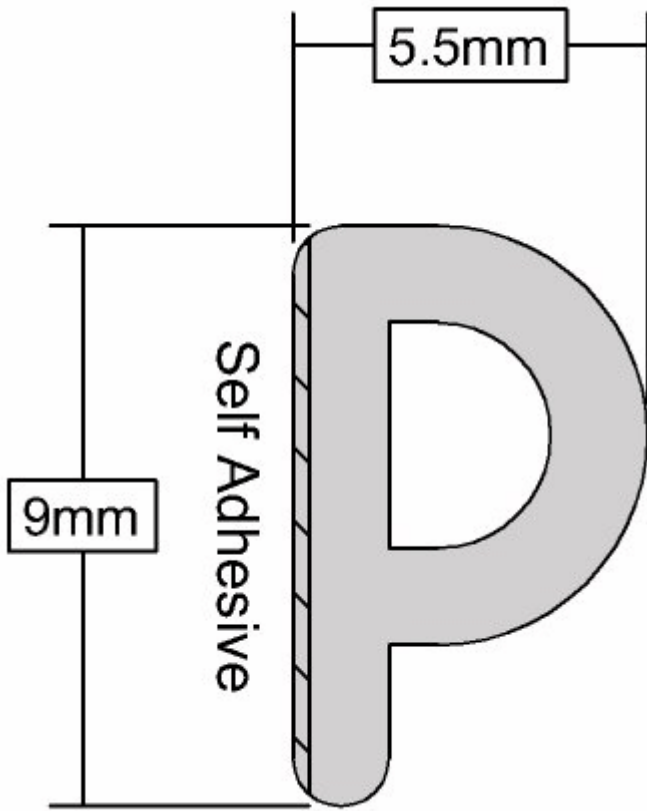

P' Profile EPDM Rubber Draught Proofing Strip For Doors & Windows - White - 10m Roll

Product Images

Description

- White finish P profile draught excluder.
- Self adhesive rubber weather strip.
- Excellent quality long life EPDM rubber (ethylene propylene diene M-class rubber) draught strip.
- Ideal for use on front doors, back doors and windows.
- Stretch resistant during fitting and in use.
- Simple, effective draught excluder which seals 3mm - 5mm gaps.
- Designed to be fitted in the rebate of a door or window frame.

Finish

- Brown finish EPDM rubber.

Dimensions

- Length Of Seal - 10m Roll
- Depth Of "P" - 5.5mm
- Width Of Strip - 9mm

Products in this set

40125.1 - P' Profile EPDM Rubber Draught Proofing Strip - White - 10m Roll