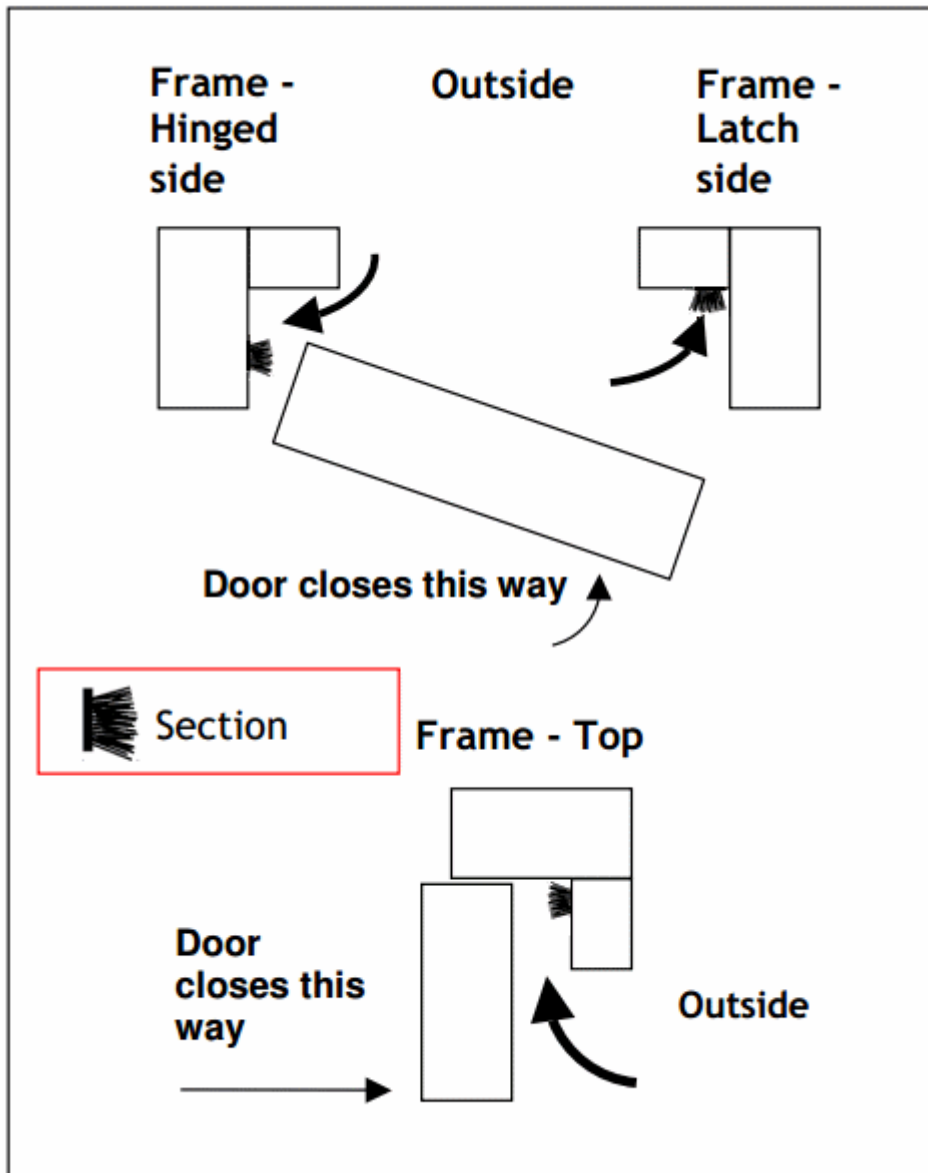

## Self Adhesive Brush Pile Draught Excluder Strip For Doors & Windows - White - 5m Roll

## Description

- White finish brush pile draught excluder.
- Self adhesive brush strip.
- Ideal for use on front doors, back doors and windows.
- Also suitable for use with sliding doors and sliding sash windows.
- Simple, effective draught excluder which seals 3mm - 5mm gaps.
- Designed to be fitted in the rebate of a door or window frame.

## Dimensions

- Length Of Seal - 5m Roll
- Depth Of Brush - 6mm
- Width Of Strip - 5mm