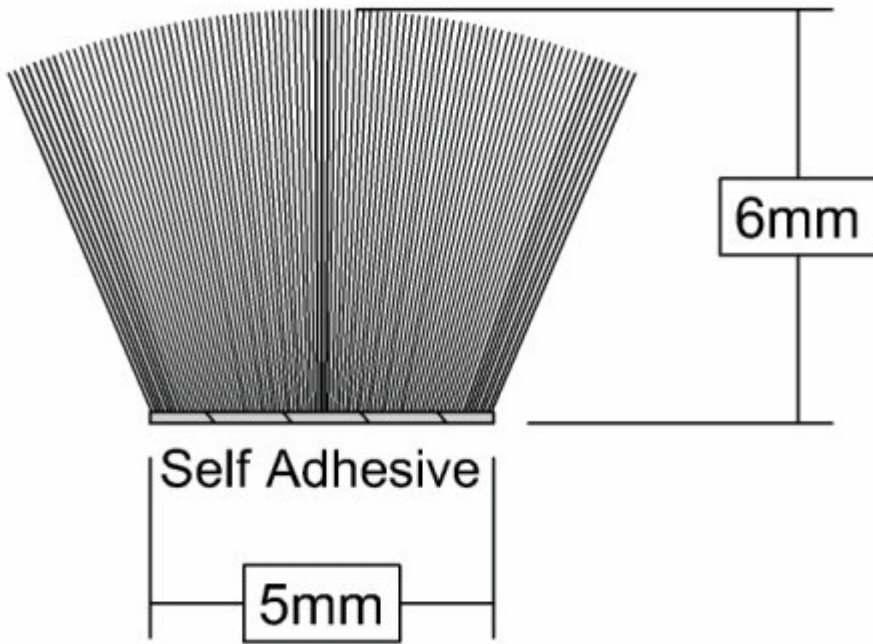

## Description

- White finish brush pile draught excluder.
- Self adhesive brush strip.
- Ideal for use on front doors, back doors and windows.
- Also suitable for use with sliding doors and sliding sash windows.
- Simple, effective draught excluder which seals 3mm - 5mm gaps.
- Designed to be fitted in the rebate of a door or window frame.

## Finish

- White finish brush.

## Dimensions

- Length Of Seal - 5m Roll
- Depth Of Brush - 6mm
- Width Of Strip - 5mm