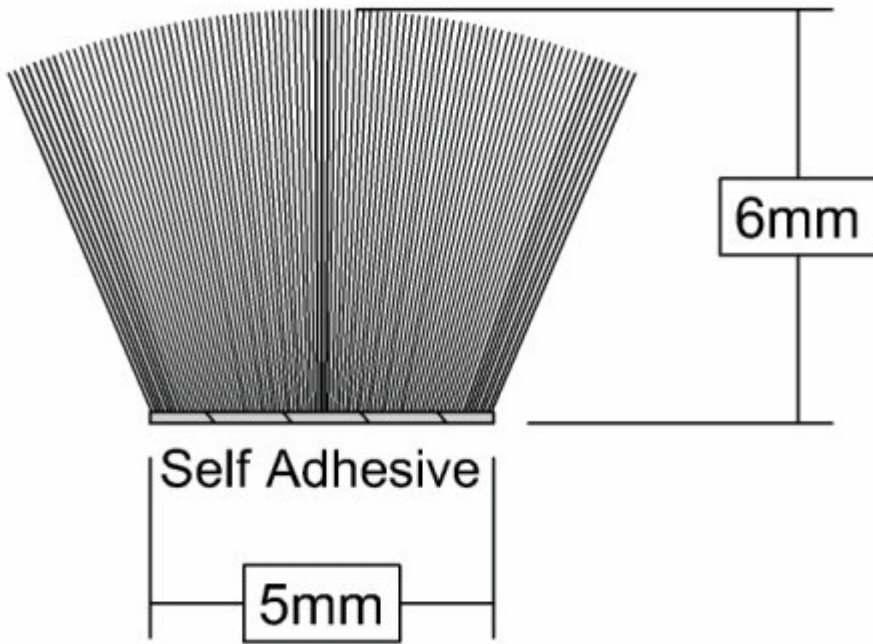

Products in this set

40128.1 - Self Adhesive Brush Pile Draught Excluder Strip - White - 5m Roll