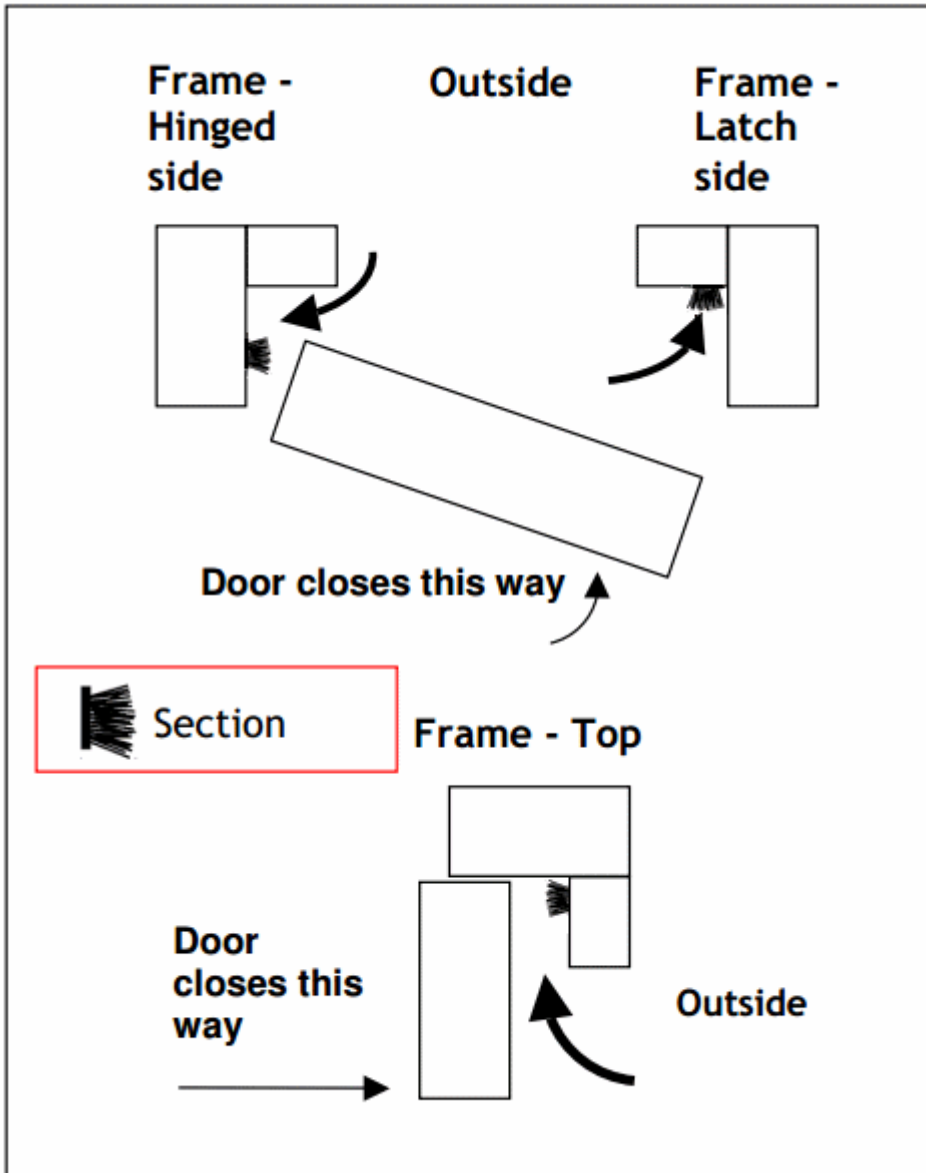

Self Adhesive Brush Pile Draught Excluder Strip For Doors & Windows - White - 5m Roll

Product Images

Description

- White finish brush pile draught excluder.
- Self adhesive brush strip.
- Ideal for use on front doors, back doors and windows.
- Also suitable for use with sliding doors and sliding sash windows.
- Simple, effective draught excluder which seals 3mm - 5mm gaps.
- Designed to be fitted in the rebate of a door or window frame.

Finish

- White finish brush.

Dimensions

- Length Of Seal - 5m Roll
- Depth Of Brush - 6mm
- Width Of Strip - 5mm

Products in this set

40128.1 - Self Adhesive Brush Pile Draught Excluder Strip - White - 5m Roll