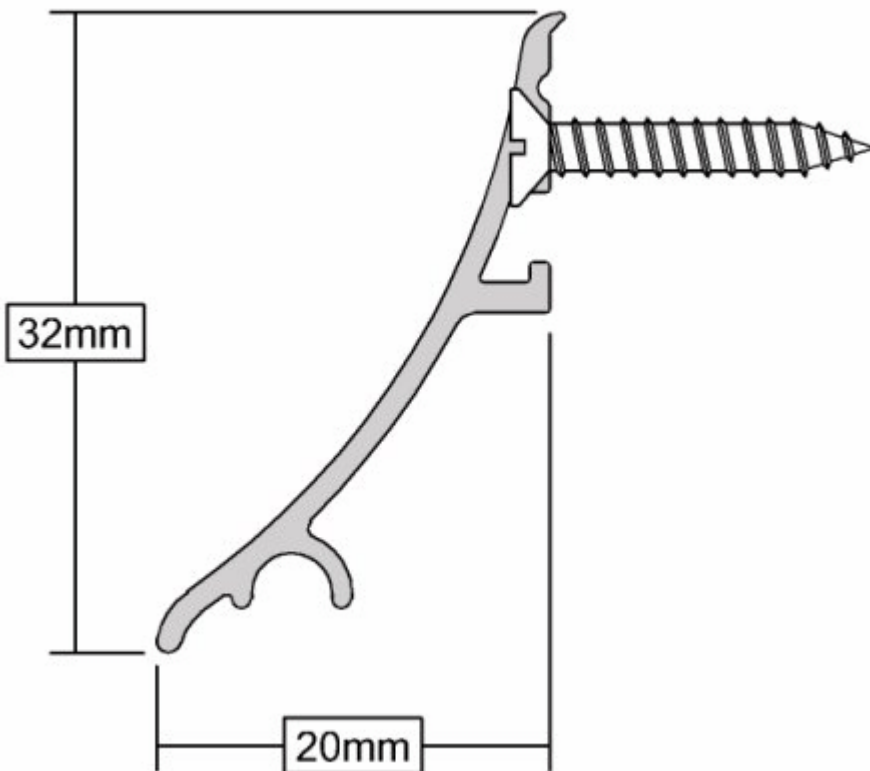

Bottom Of Door Rain Deflector - Gold Aluminium - 914mm Long

Product Images

Description

- Bottom of door rain deflector.
- Designed to deflect water away from the door bottom, either in conjunction with a threshold sill, or to replace a weatherboard.
- Ideal for use on front doors.
- Suitable for inward or outward opening doors.
- Quick and easy to fit, pre-drilled with visible screw holes along the top edge.

Finish

- Gold finish aluminium.

Dimensions

- Length Of Deflector - 914mm
- High Of Deflector - 32mm
- Projection Of Deflector - 20mm

Products in this set

40129.1 - Bottom Of Door Rain Deflector - Gold Aluminium - 914mm Long