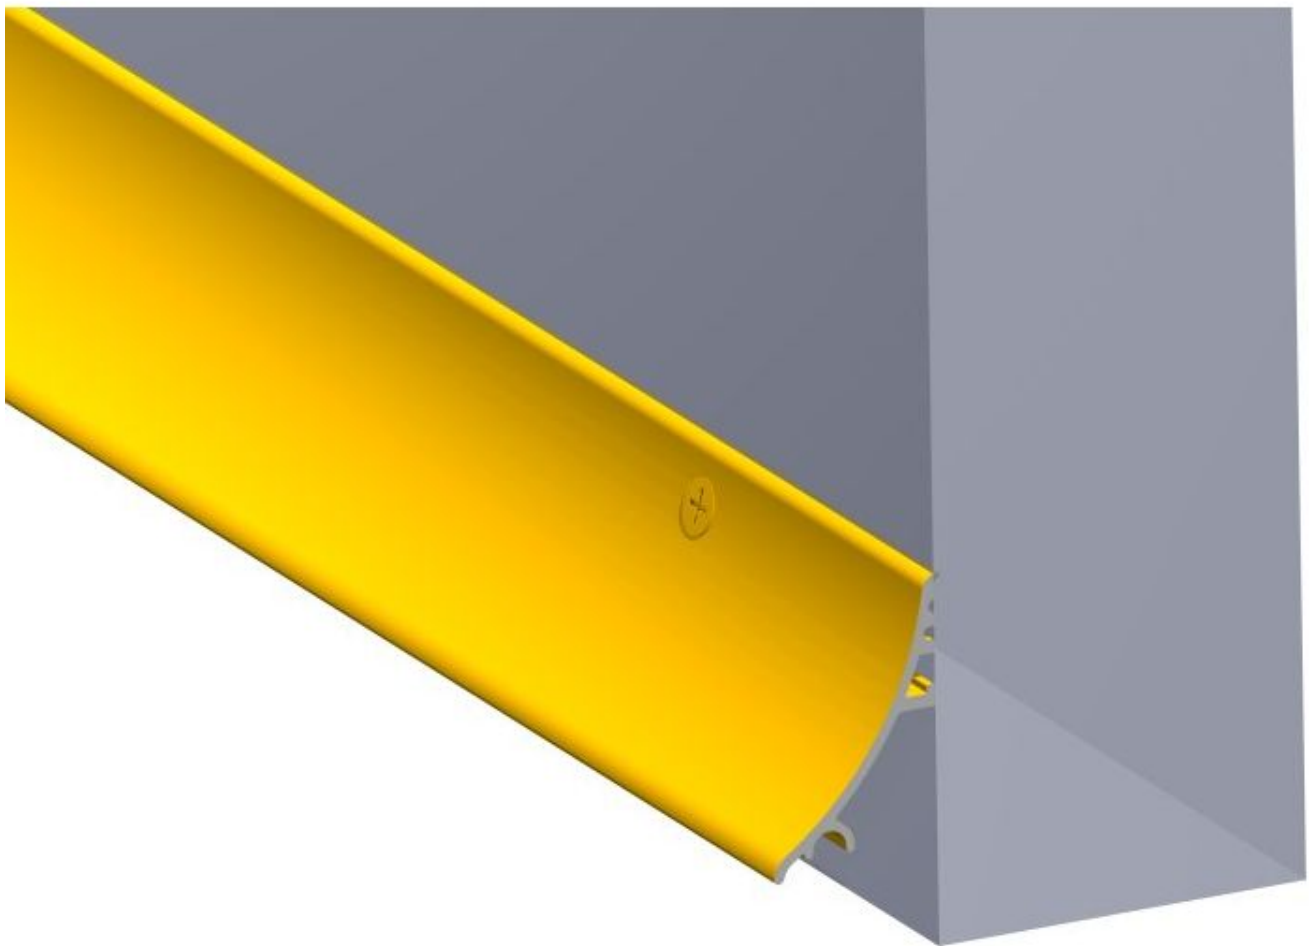

Bottom Of Door Rain Deflector - Gold Aluminium - 914mm Long

Product Images

Description

- Bottom of door rain deflector.
- Designed to deflect water away from the door bottom, either in conjunction with a threshold sill, or to replace a weatherboard.
- Ideal for use on front doors.
- Suitable for inward or outward opening doors.
- Quick and easy to fit, pre-drilled with visible screw holes along the top edge.

Finish

- Gold finish aluminium.

Dimensions

- Length Of Deflector - 914mm
- High Of Deflector - 32mm
- Projection Of Deflector - 20mm

Products in this set

40129.1 - Bottom Of Door Rain Deflector - Gold Aluminium - 914mm Long