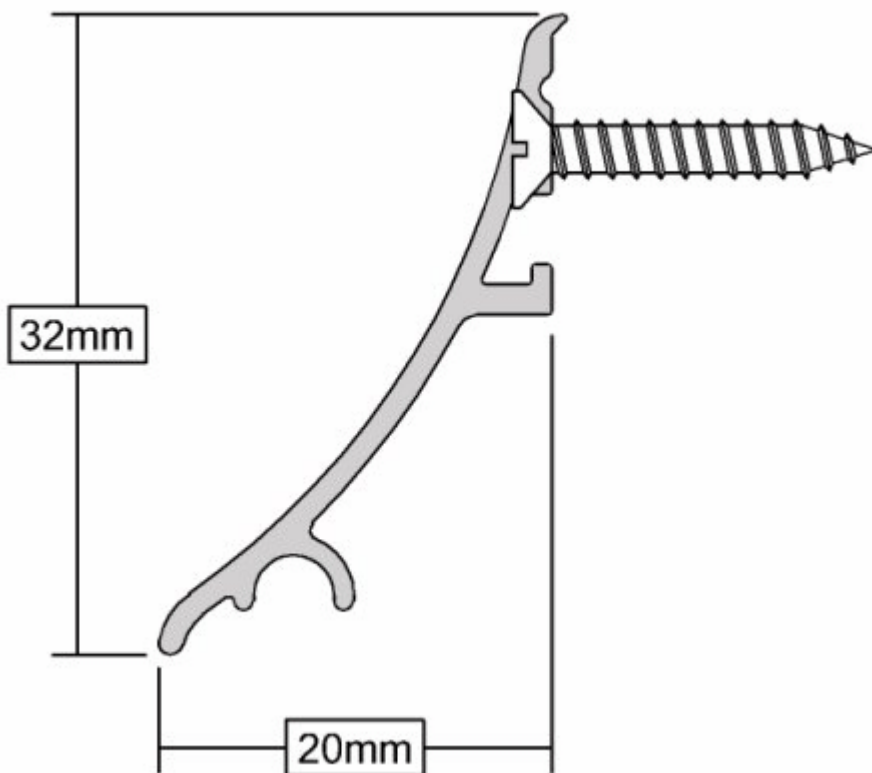

Bottom Of Door Rain Deflector - Gold Aluminium - 914mm Long

Product Images

Description

- Bottom of door rain deflector.
- Designed to deflect water away from the door bottom, either in conjunction with a threshold sill, or to replace a weatherboard.
- Ideal for use on front doors.
- Suitable for inward or outward opening doors.
- Quick and easy to fit, pre-drilled with visible screw holes along the top edge.

Finish

- Gold finish aluminium.

Dimensions

- Length Of Deflector - 914mm
- High Of Deflector - 32mm
- Projection Of Deflector - 20mm

Products in this set

40129.1 - Bottom Of Door Rain Deflector - Gold Aluminium - 914mm Long