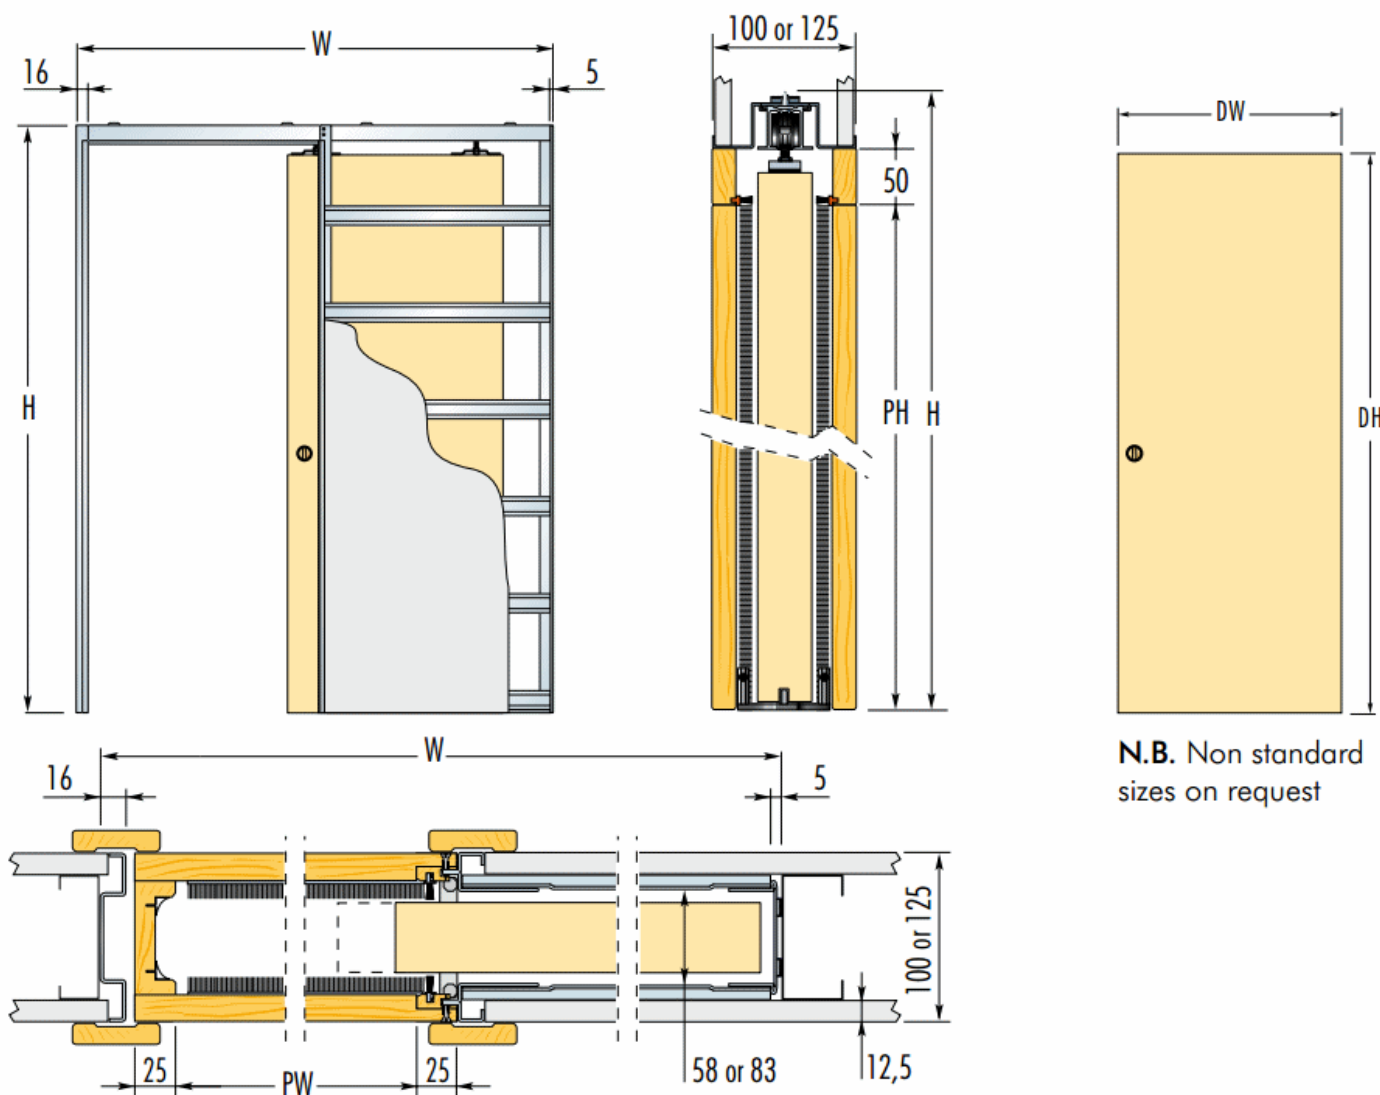

Eclipse Sliding Pocket Door System - Single Door Kit - 100mm Finished Wall Thickness

Product Images

Description

- The Eclisse sliding door gear system is designed for use with sliding internal pocket hideaway doors weighing up to 80kg.
- Allows an interior door to slide into a "pocket" within the wall cavity.
- Each set includes all the main components needed to install a long lasting, smooth running sliding door including steel wrapped studs used to create the wall cavity or "pocket" for the door to slide into.
- This high quality sliding door gear is suitable for residential and commercial applications. The unique design allows doors between 35mm-45mm thick to be installed with a finished wall of 100 mm.
- Supplied as a kit to create the pocket, which can be fully fitted in under 60 minutes by a skilled installer.
- Suitable for use with timber doors only - **door not included**. (Eclisse kits to suit glass doors are also available).
- Unlike other pocket door systems on the market the Eclisse system **comes supplied complete with timber lining - jamb kits**.

Item Code	Door Size (DW x DH)	Max Passage Size (PW x PH)	Overall Frame Size (W x H)	Finished Wall Thickness
40152.1	610mm x 1981mm - (2ft. 0in. x 6ft. 6in.)	585mm x 1971mm	1279mm x 2061mm	100mm*
40152.2	686mm x 1981mm - (2ft. 3in. x 6ft. 6in.)	661mm x 1971mm	1455mm x 2061mm	100mm*
40152.3	762mm x 1981mm - (2ft. 6in. x 6ft. 6in.)	737mm x 1971mm	1631mm x 2061mm	100mm*
40152.4	838mm x 1981mm - (2ft. 9in. x 6ft. 6in.)	813mm x 1971mm	1707mm x 2061mm	100mm*
40152.5	914mm x 1981mm - (3ft. 0in. x 6ft. 6in.)	900mm x 1971mm	1894mm x 2061mm	100mm*

40152.6	626mm x 2040mm	600mm x 2030mm	1294mm x 2120mm	100mm*
40152.7	726mm x 2040mm	700mm x 2030mm	1494mm x 2120mm	100mm*
40152.8	826mm x 2040mm	800mm x 2030mm	1694mm x 2120mm	100mm*
40152.9	926mm x 2040mm	900mm x 2030mm	1894mm x 2120mm	100mm*
40152.10	1026mm x 2040mm	1000mm x 2030mm	2094mm x 2120mm	100mm*