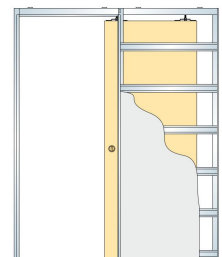

Eclipse Sliding Pocket Door System - Single Door Kit - 100mm Finished Wall Thickness

Product Images

Description

- The Eclisse sliding door gear system is designed for use with sliding internal pocket hideaway doors weighing up to 80kg.
- Allows an interior door to slide into a "pocket" within the wall cavity.
- Each set includes all the main components needed to install a long lasting, smooth running sliding door including steel wrapped studs used to create the wall cavity or "pocket" for the door to slide into.
- This high quality sliding door gear is suitable for residential and commercial applications. The unique design allows doors between 35mm-45mm thick to be installed with a finished wall of 100 mm.
- Supplied as a kit to create the pocket, which can be fully fitted in under 60 minutes by a skilled installer.
- Suitable for use with timber doors only - **door not included**. (Eclisse kits to suit glass doors are also available).
- Unlike other pocket door systems on the market the Eclisse system **comes supplied complete with timber lining - jamb kits**.