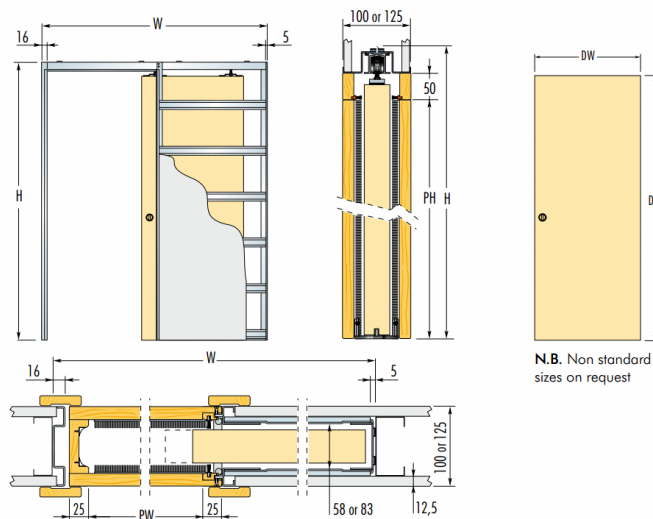

Eclipse Sliding Pocket Door System - Single Door Kit - 100mm Finished Wall Thickness

Product Images

Description

- The Eclisse sliding door gear system is designed for use with sliding internal pocket hideaway doors weighing up to 80kg.
- Allows an interior door to slide into a "pocket" within the wall cavity.
- Each set includes all the main components needed to install a long lasting, smooth running sliding door including steel wrapped studs used to create the wall cavity or "pocket" for the door to slide into.
- This high quality sliding door gear is suitable for residential and commercial applications. The unique design allows doors between 35mm-45mm thick to be installed with a finished wall of 100 mm.
- Supplied as a kit to create the pocket, which can be fully fitted in under 60 minutes by a skilled installer.
- Suitable for use with timber doors only - **door not included**. (Eclisse kits to suit glass doors are also available).
- Unlike other pocket door systems on the market the Eclisse system **comes supplied complete with timber lining - jamb kits**.

Item Code	Door Size (DW x DH)	Max Passage Size (PW x PH)	Overall Frame Size (W x H)	Finished Wall Thickness
40152.1	610mm x 1981mm - (2ft. 0in. x 6ft. 6in.)	585mm x 1971mm	1279mm x 2061mm	100mm*
40152.2	686mm x 1981mm - (2ft. 3in. x 6ft. 6in.)	661mm x 1971mm	1455mm x 2061mm	100mm*
40152.3	762mm x 1981mm - (2ft. 6in. x 6ft. 6in.)	737mm x 1971mm	1631mm x 2061mm	100mm*
40152.4	838mm x 1981mm - (2ft. 9in. x 6ft. 6in.)	813mm x 1971mm	1707mm x 2061mm	100mm*
40152.5	914mm x 1981mm - (3ft. 0in. x 6ft. 6in.)	900mm x 1971mm	1894mm x 2061mm	100mm*

40152.6	626mm x 2040mm	600mm x 2030mm	1294mm x 2120mm	100mm*
40152.7	726mm x 2040mm	700mm x 2030mm	1494mm x 2120mm	100mm*
40152.8	826mm x 2040mm	800mm x 2030mm	1694mm x 2120mm	100mm*
40152.9	926mm x 2040mm	900mm x 2030mm	1894mm x 2120mm	100mm*
40152.10	1026mm x 2040mm	1000mm x 2030mm	2094mm x 2120mm	100mm*