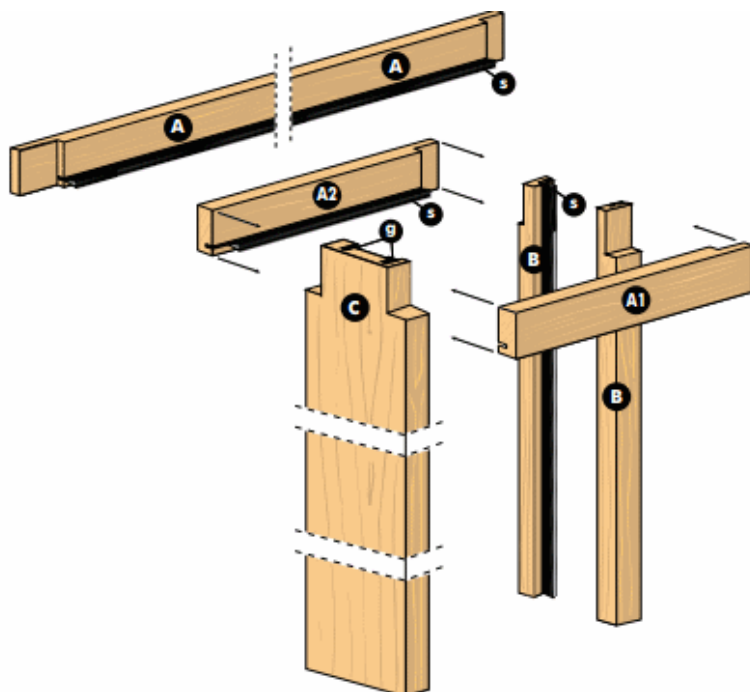

Eclipse Sliding Pocket Door System - Single Door Kit - 100mm Finished Wall Thickness

Product Images

Description

- The Eclisse sliding door gear system is designed for use with sliding internal pocket hideaway doors weighing up to 80kg.
- Allows an interior door to slide into a "pocket" within the wall cavity.
- Each set includes all the main components needed to install a long lasting, smooth running sliding door including steel wrapped studs used to create the wall cavity or "pocket" for the door to slide into.
- This high quality sliding door gear is suitable for residential and commercial applications. The unique design allows doors between 35mm-45mm thick to be installed with a finished wall of 100 mm.
- Supplied as a kit to create the pocket, which can be fully fitted in under 60 minutes by a skilled installer.
- Suitable for use with timber doors only - **door not included**. (Eclisse kits to suit glass doors are also available).
- Unlike other pocket door systems on the market the Eclisse system **comes supplied complete with timber lining - jamb kits**.

- Ⓐ Top horizontal jambs*
- Ⓑ Vertical pocket jambs
- Ⓒ Wooden door post
- Ⓢ Brushes
- Ⓖ Rubber bumpers

*Supplied in one piece to be cut as required

Accessories Available To Suit Eclisse System

- Soft close mechanism - to dampen softly close the sliding door. - (sold separately).