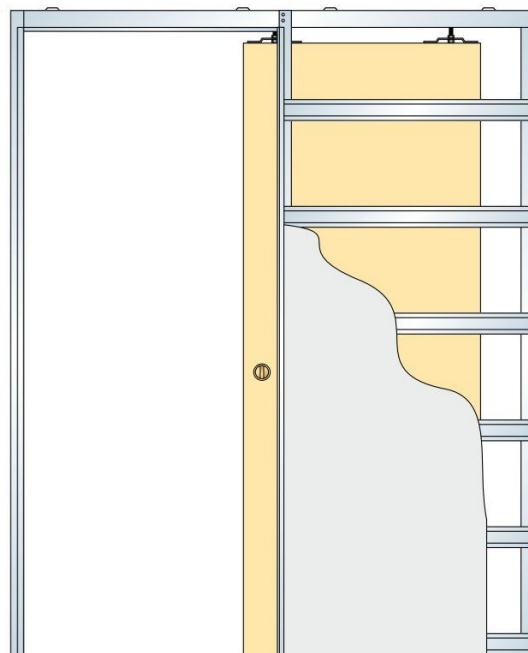

Eclipse Sliding Pocket Door System - Single Door Kit - 125mm Finished Wall Thickness

Product Images

Description

- The Eclisse sliding door gear system is designed for use with sliding internal pocket hideaway doors weighing up to 80kg.
- Allows an interior door to slide into a "pocket" within the wall cavity.
- Each set includes all the main components needed to install a long lasting, smooth running sliding door including steel wrapped studs used to create the wall cavity or "pocket" for the door to slide into.
- This high quality sliding door gear is suitable for residential and commercial applications. The unique design allows doors between 35mm-45mm thick to be installed with a finished wall of 125 mm.
- Supplied as a kit to create the pocket, which can be fully fitted in under 60 minutes by a skilled installer.
- Suitable for use with timber doors only - **door not included**. (Eclisse kits to suit glass doors are also available).
- Unlike other pocket door systems on the market the Eclisse system **comes supplied complete with timber lining - jamb kits**.