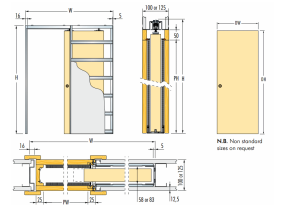

Eclipse Sliding Pocket Door System - Single Door Kit - 125mm Finished Wall Thickness

Product Images