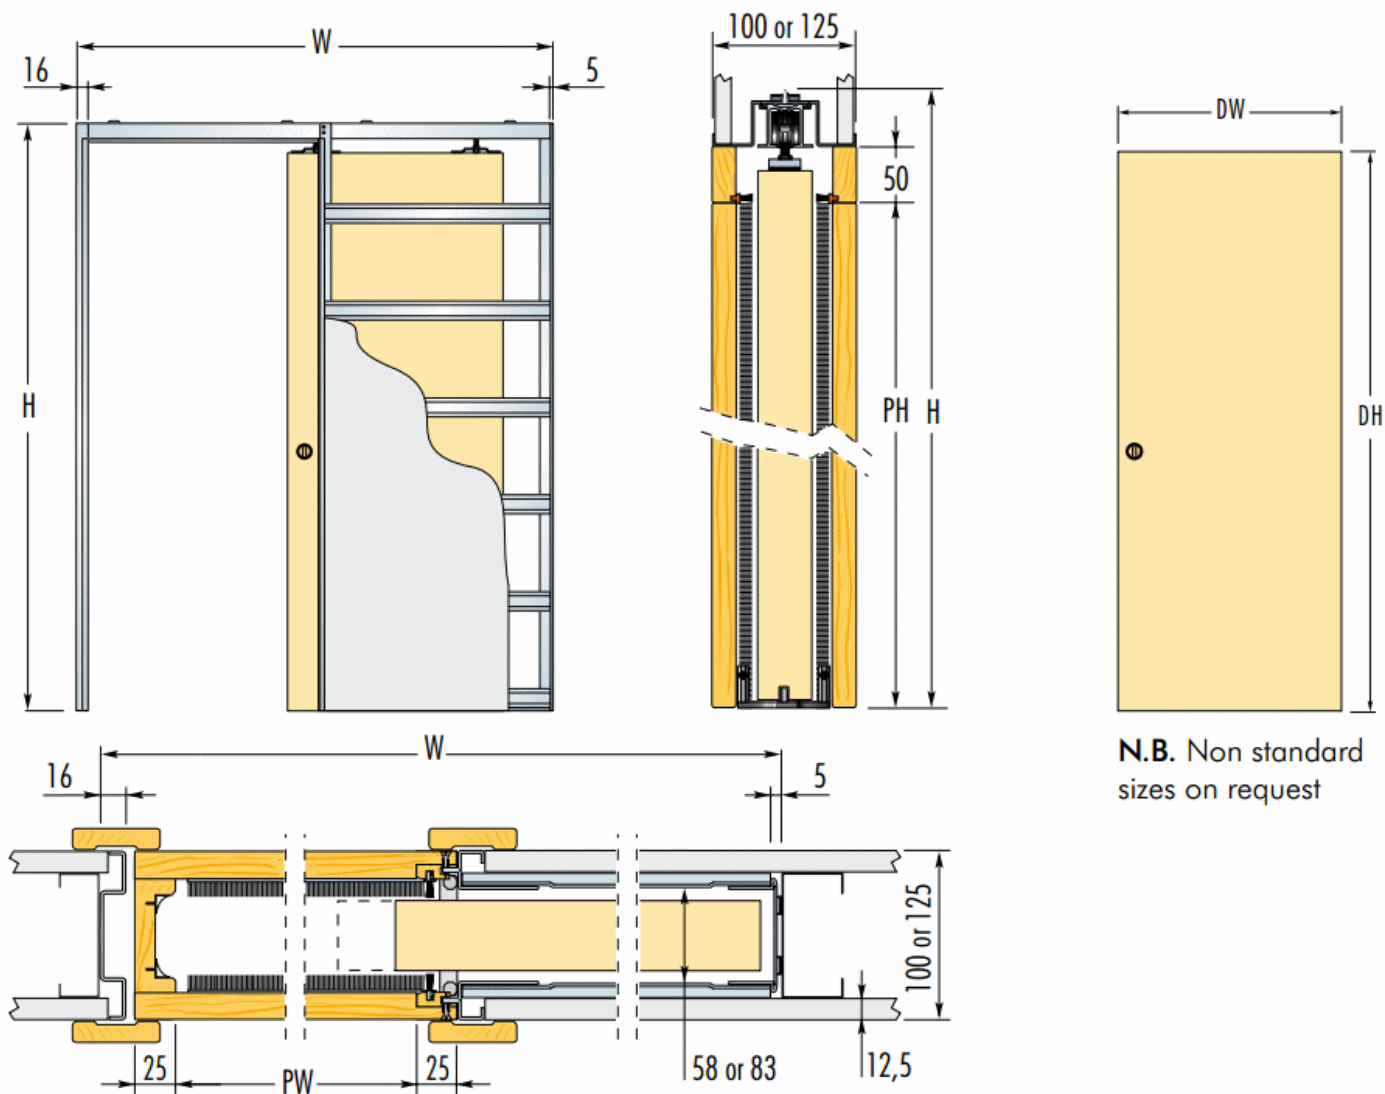

N.B. Non standard sizes on request

Item Code	Door Size (DW x DH)	Max Passage Size (PW x PH)	Overall Frame Size (W x H)	Finished Wall Thickness
40153.1	610mm x 1981mm - (2ft. 0in. x 6ft. 6in.)	585mm x 1971mm	1279mm x 2061mm	125mm*
40153.2	686mm x 1981mm - (2ft. 3in. x 6ft. 6in.)	661mm x 1971mm	1455mm x 2061mm	125mm*
40153.3	762mm x 1981mm - (2ft. 6in. x 6ft. 6in.)	737mm x 1971mm	1631mm x 2061mm	125mm*
40153.4	838mm x 1981mm - (2ft. 9in. x 6ft. 6in.)	813mm x 1971mm	1707mm x 2061mm	125mm*
40153.5	914mm x 1981mm - (3ft. 0in. x 6ft. 6in.)	900mm x 1971mm	1894mm x 2061mm	125mm*
40153.6	626mm x 2040mm	600mm x 2030mm	1294mm x 2120mm	125mm*
40153.7	726mm x 2040mm	700mm x 2030mm	1494mm x 2120mm	125mm*
40153.8	826mm x 2040mm	800mm x 2030mm	1694mm x 2120mm	125mm*
40153.9	926mm x 2040mm	900mm x 2030mm	1894mm x 2120mm	125mm*
40153.10	1026mm x 2040mm	1000mm x 2030mm	2094mm x 2120mm	125mm*

• * Single door kit to suit a 100mm finished wall thickness also available - **see product 40152**

• Please note plasterboard is not provided with this kit and must be bought separately.