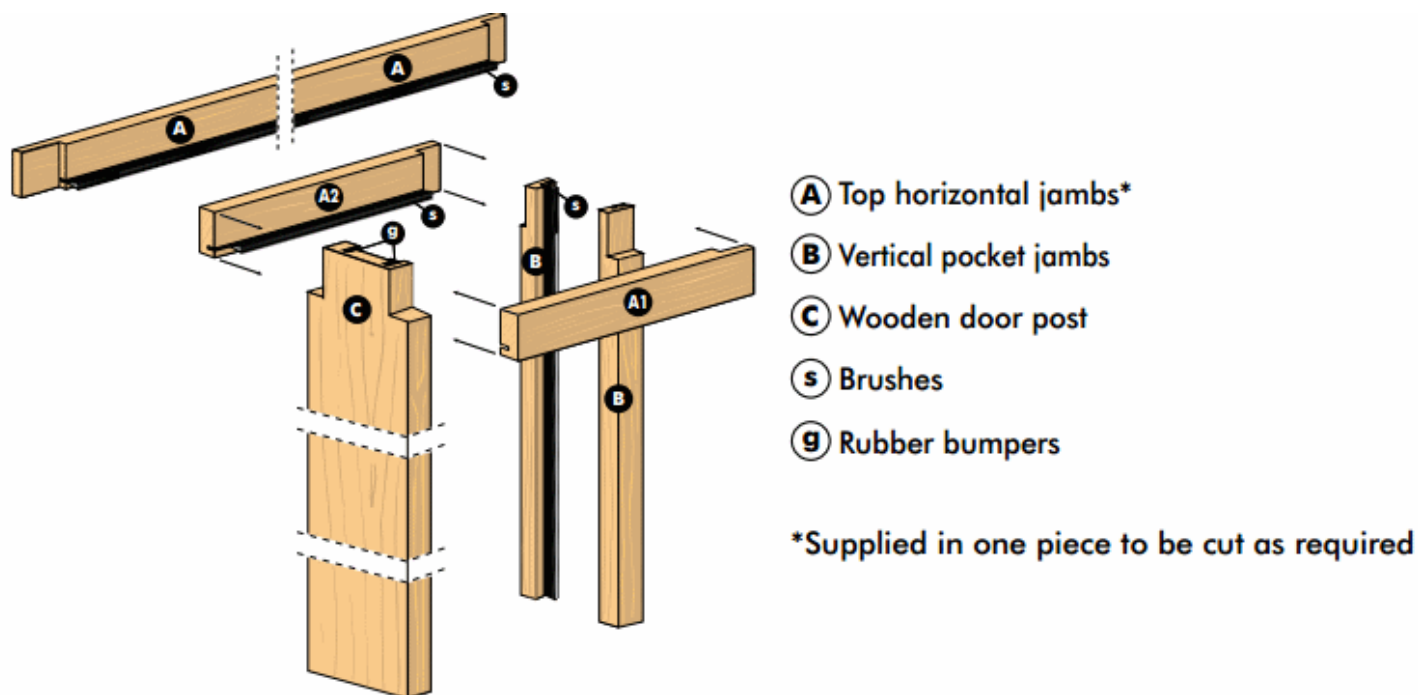

Eclipse Sliding Pocket Door System - Single Door Kit - 125mm Finished Wall Thickness

Product Images

Description

- The Eclisse sliding door gear system is designed for use with sliding internal pocket hideaway doors weighing up to 80kg.
- Allows an interior door to slide into a "pocket" within the wall cavity.
- Each set includes all the main components needed to install a long lasting, smooth running sliding door including steel wrapped studs used to create the wall cavity or "pocket" for the door to slide into.
- This high quality sliding door gear is suitable for residential and commercial applications. The unique design allows doors between 35mm-45mm thick to be installed with a finished wall of 125 mm.
- Supplied as a kit to create the pocket, which can be fully fitted in under 60 minutes by a skilled installer.
- Suitable for use with timber doors only - **door not included**. (Eclisse kits to suit glass doors are also available).
- Unlike other pocket door systems on the market the Eclisse system **comes supplied complete with timber lining - jamb kits**.