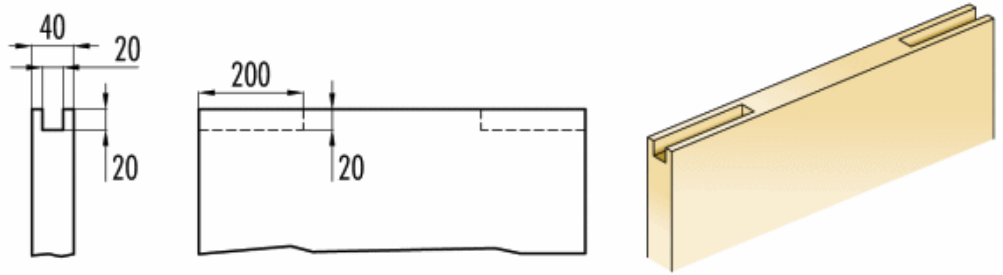

P.S. The top of the door should be routed as indicated.

- Please note the Syntesis kit must be routed 200mm x 20mm into two positions in the top of your door, please make sure the top rail of you chosen door is deep enough to accommodate this routing.

Items Included Within The Eclisse Syntesis Single Pocket Sliding Door Kit

- Metal frame work to create the "pocket"
- Screws to fix plasterboard to metal frame - **(Plasterboard not supplied)**
- Roller bearing door hanger kit

Video Showing How To Construct The Syntesis Architrave Free Single Door Pocket Sliding Door Kit

Video Showing How To Install The Door On The Syntesis Architrave Free Single Door Pocket Sliding Door Kit