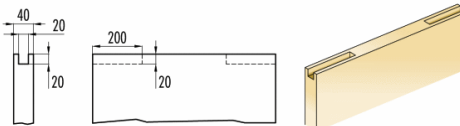

## Eclisse Syntesis - Architrave Free Sliding Pocket Door System - Single Door Kit - 100mm Finished Wall Thickness

### Product Images

**P.S.** The top of the door should be routed as indicated.