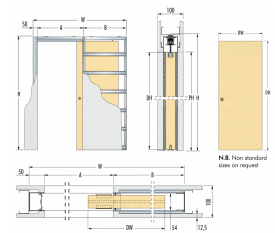

### Product Images

**P.S.** The top of the door should be routed as indicated.

## Dimensions - Frame Sizes & Door Kit Sizes Available

**N.B.** Non standard sizes on request

Item Code	Door Size (DW x DH)	Passage Size (A x PH)	Overall Frame Size (W x H)	Finished Wall Thickness
40156.1	610mm x 1981mm - (2ft. 0in. x 6ft. 6in.)	584mm x 1989mm	1384mm x 2049mm	100mm
40156.2	686mm x 1981mm - (2ft. 3in. x 6ft. 6in.)	660mm x 1989mm	1560mm x 2049mm	100mm
40156.3	762mm x 1981mm - (2ft. 6in. x 6ft. 6in.)	736mm x 1989mm	1736mm x 2049mm	100mm
40156.4	838mm x 1981mm - (2ft. 9in. x 6ft. 6in.)	812mm x 1989mm	1812mm x 2049mm	100mm
40156.5	914mm x 1981mm - (3ft. 0in. x 6ft. 6in.)	888mm x 1989mm	1988mm x 2049mm	100mm
40156.6	626mm x 2040mm	600mm x 2048mm	1400mm x 2108mm	100mm
40156.7	726mm x 2040mm	700mm x 2048mm	1600mm x 2108mm	100mm
40156.8	826mm x 2040mm	800mm x 2048mm	1800mm x 2108mm	100mm
40156.9	926mm x 2040mm	900mm x 2048mm	2000mm x 2108mm	100mm
40156.10	1026mm x 2040mm	1000mm x 2048mm	2200mm x 2108mm	100mm