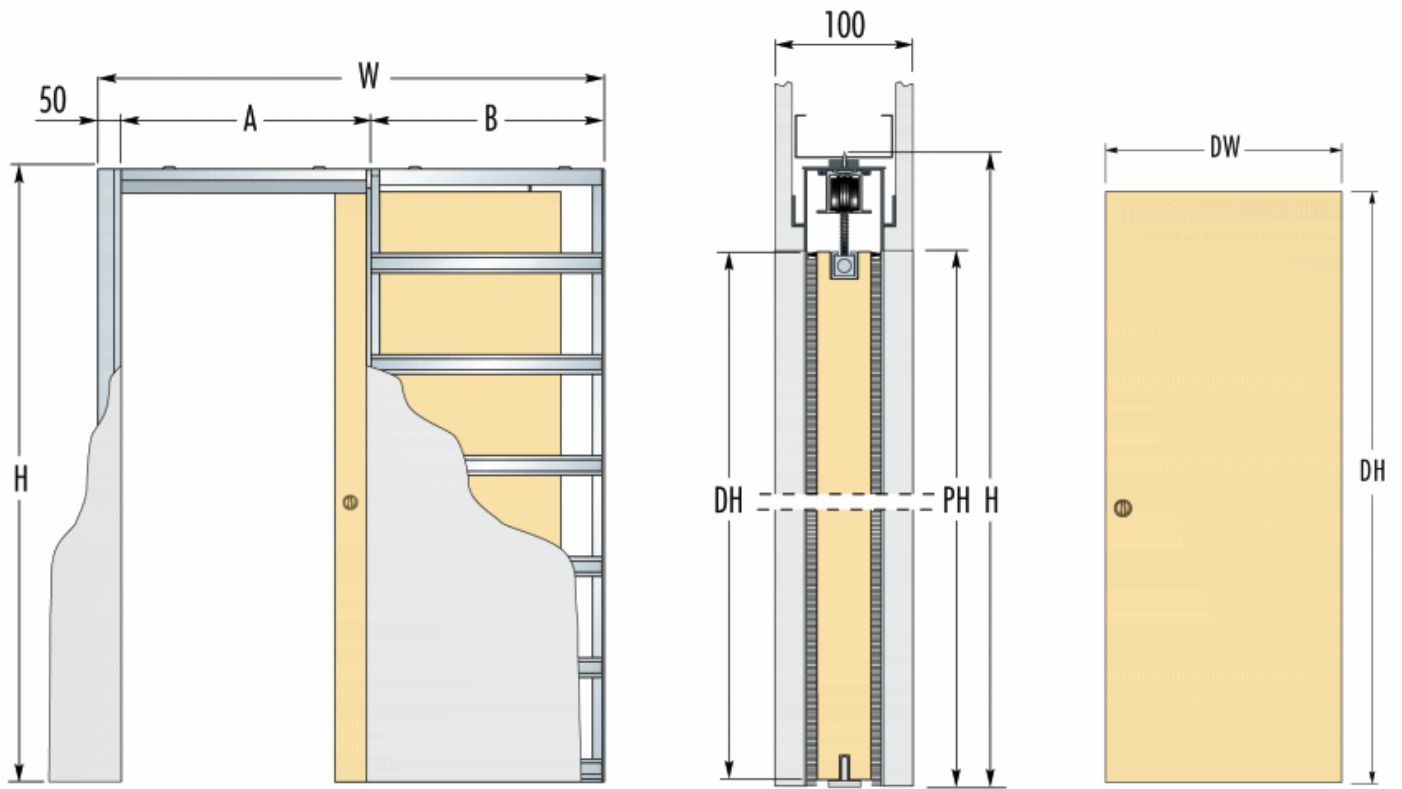

N.B. Non standard sizes on request