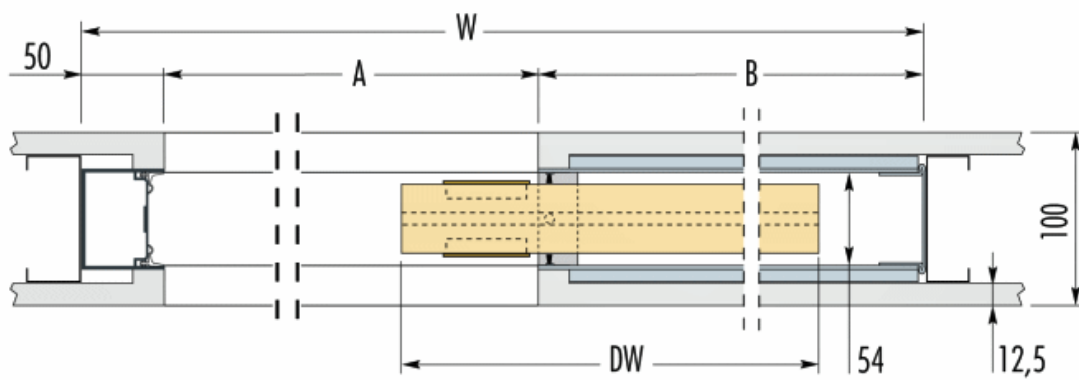

### Product Images

**P.S.** The top of the door should be routed as indicated.

## Dimensions - Frame Sizes & Door Kit Sizes Available

**N.B.** Non standard sizes on request

Item Code	Door Size (DW x DH)	Passage Size (A x PH)	Overall Frame Size (W x H)	Finished Wall Thickness
40156.1	610mm x 1981mm - (2ft. 0in. x 6ft. 6in.)	584mm x 1989mm	1384mm x 2049mm	100mm
40156.2	686mm x 1981mm - (2ft. 3in. x 6ft. 6in.)	660mm x 1989mm	1560mm x 2049mm	100mm
40156.3	762mm x 1981mm - (2ft. 6in. x 6ft. 6in.)	736mm x 1989mm	1736mm x 2049mm	100mm
40156.4	838mm x 1981mm - (2ft. 9in. x 6ft. 6in.)	812mm x 1989mm	1812mm x 2049mm	100mm
40156.5	914mm x 1981mm - (3ft. 0in. x 6ft. 6in.)	888mm x 1989mm	1988mm x 2049mm	100mm
40156.6	626mm x 2040mm	600mm x 2048mm	1400mm x 2108mm	100mm
40156.7	726mm x 2040mm	700mm x 2048mm	1600mm x 2108mm	100mm
40156.8	826mm x 2040mm	800mm x 2048mm	1800mm x 2108mm	100mm
40156.9	926mm x 2040mm	900mm x 2048mm	2000mm x 2108mm	100mm
40156.10	1026mm x 2040mm	1000mm x 2048mm	2200mm x 2108mm	100mm