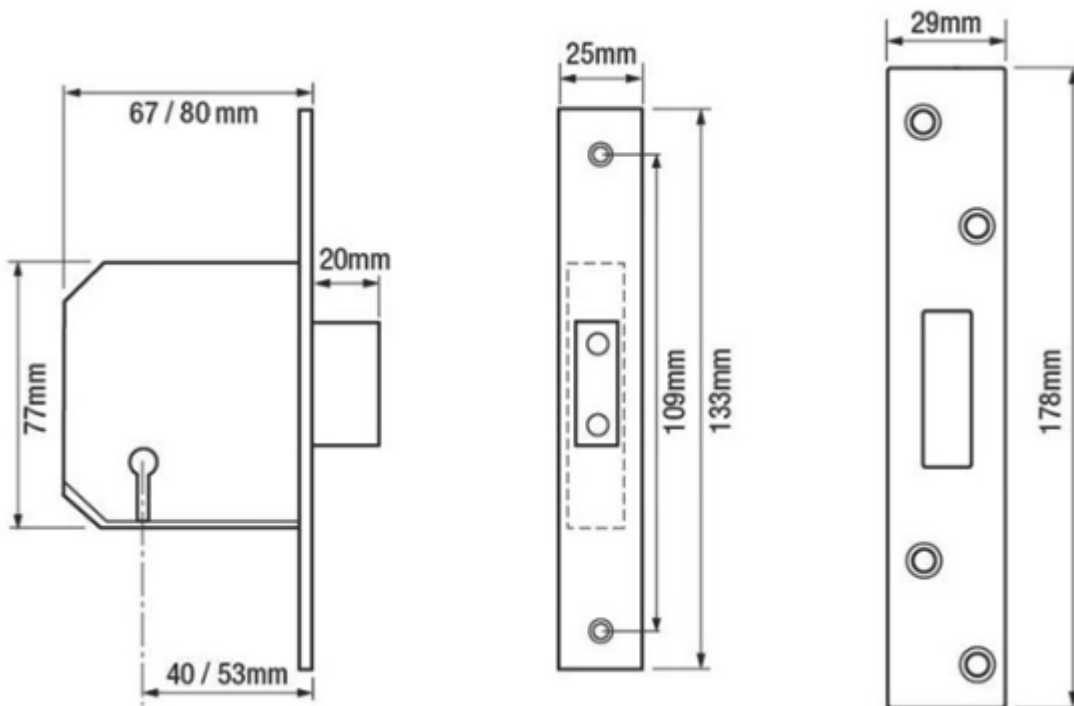

Chubb Lock - BS 3621 British Standard Insurance Rated 5 Lever - Dead Lock - Satin Chrome

Product Images

Description

- 5 Lever BS Chubb dead lock.
- Insurance rated BS (British Standard) lock, suitable for use on external doors including front doors.
- Anti pick and anti-saw security features.
- 20mm bolt throw.
- EN 1634-1 assessed for use on 60 minute timber fire doors.
- CE Marked / UKCA Marked
- Can be keyed alike (made to pass) so more than one Chubb dead lock will work under the same key. (Please contact us for this service).
- 3G114E dead lock can be keyed alike with 3K74E sash lock.
- Kitemarked British Standard BS 3621:2007.
- Supplied with 3 keys.
- Deadbolt locked or unlocked by key from either side.

Finish

- Forend (plate fitted to edge of lock) - satin chrome
- Box keep (plate fitted to door frame) - silver
- Key hole covers (escutcheons) - satin chrome

Dimensions

Item Code	Case Depth	Backset (Distance To Key Hole)	Case Height	Forend Dimensions
40189.1	67mm	40mm	77mm	133mm x 25mm
40189.2	80mm	53mm	77mm	133mm x 25mm

Products in this set

40189.1 - BS3621 5 Lever Dead Lock - 67mm Depth (40mm Backset) - Satin Chrome

40189.2 - BS3621 5 Lever Dead Lock - 80mm Depth (53mm Backset) - Satin Chrome