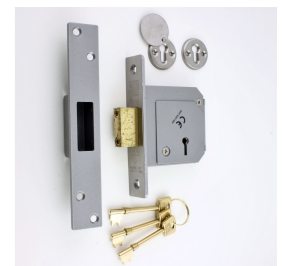

Chubb Lock - BS 3621 British Standard Insurance Rated 5 Lever - Dead Lock - Satin Chrome

Product Images

Description

- 5 Lever BS Chubb dead lock.
- Insurance rated BS (British Standard) lock, suitable for use on external doors including front doors.
- Anti pick and anti-saw security features.
- 20mm bolt throw.
- EN 1634-1 assessed for use on 60 minute timber fire doors.
- CE Marked / UKCA Marked
- Can be keyed alike (made to pass) so more than one Chubb dead lock will work under the same key. (Please contact us for this service).
- 3G114E dead lock can be keyed alike with 3K74E sash lock.
- Kitemarked British Standard BS 3621:2007.
- Supplied with 3 keys.
- Deadbolt locked or unlocked by key from either side.

- All though this item is the original Chubb 3G114E dead lock you will notice that the box it comes in and the marking on the lock now read Union. This is because the name Chubb can no longer be used, please see our separate note below for more information.

Finish

- Forend (plate fitted to edge of lock) - satin chrome
- Box keep (plate fitted to door frame) - silver
- Key hole covers (escutcheons) - satin chrome

Dimensions

Item Code	Case Depth	Backset (Distance To Key Hole)	Case Height	Forend Dimensions
40189.1	67mm	40mm	77mm	133mm x 25mm
40189.2	80mm	53mm	77mm	133mm x 25mm

Products in this set

40189.1 - BS3621 5 Lever Dead Lock - 67mm Depth (40mm Backset) - Satin Chrome

40189.2 - BS3621 5 Lever Dead Lock - 80mm Depth (53mm Backset) - Satin Chrome