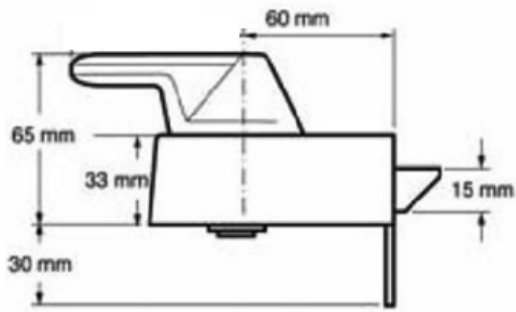

## Yale Front Door Lock - High Security Nightlatch - 60mm Backset - Polished Chrome

- Suitable for use on inward opening doors only
- Polished chrome finish
- Backset 60mm
- Case width 87mm
- Case height 90mm
- Bolt length 20mm
- Max door thickness 57mm