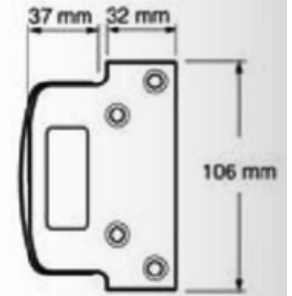

## Yale Front Door Lock - High Security Nightlatch - 60mm Backset - Polished Chrome

- Suitable for use on inward opening doors only
- Polished chrome finish
- Backset 60mm
- Case width 87mm
- Case height 90mm
- Bolt length 20mm
- Max door thickness 57mm