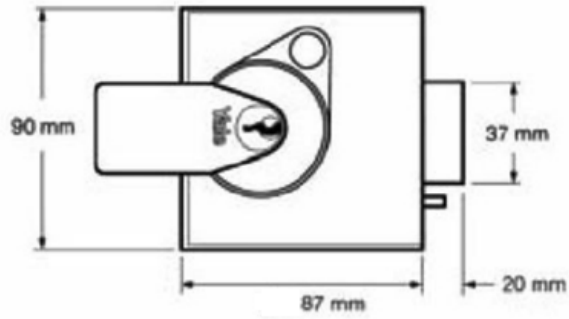

## Yale Front Door Lock - High Security Nightlatch - 60mm Backset - Polished Chrome

- Suitable for use on inward opening doors only
- Polished chrome finish
- Backset 60mm
- Case width 87mm
- Case height 90mm
- Bolt length 20mm
- Max door thickness 57mm