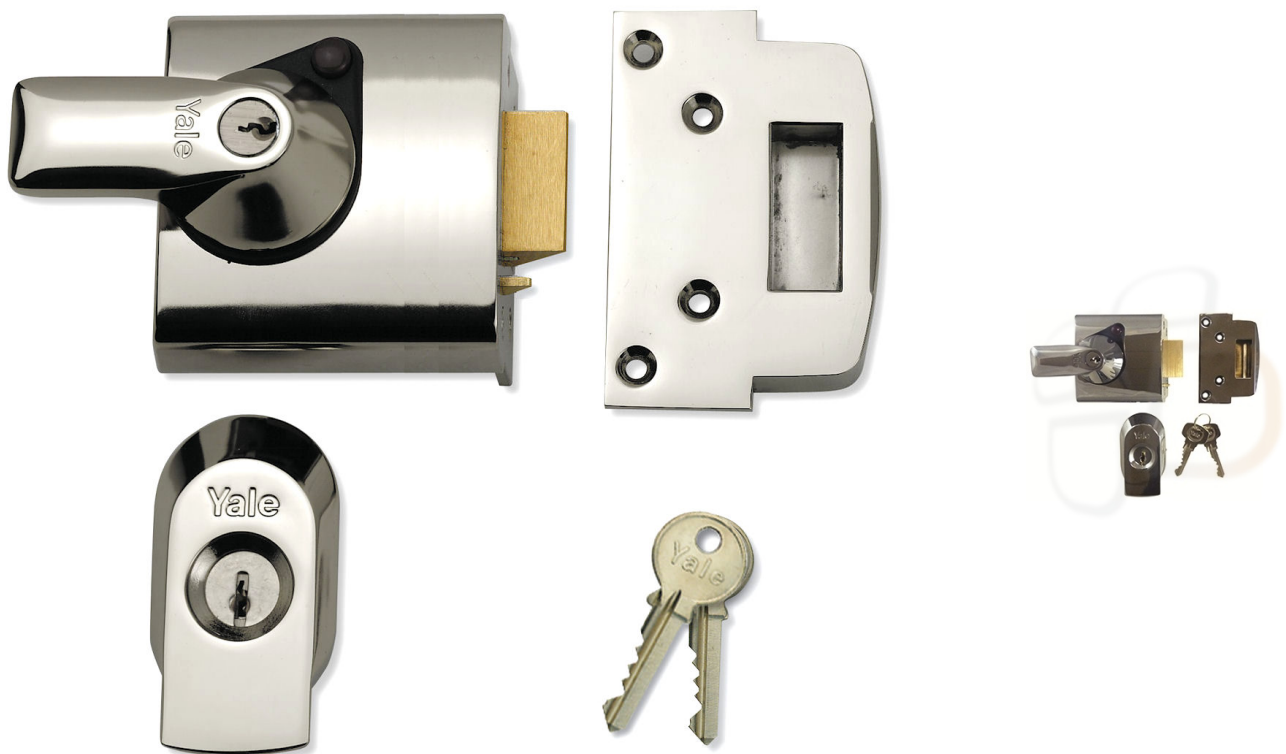

## Yale Front Door Lock - High Security Nightlatch - 60mm Backset - Polished Chrome

### Description

- Yale high security night latch.
- This lock is ideal for use on front doors.
- Kitemarked to BS 3621:2007
- Approved by Secured by Design
- 6 pin cylinder included
- Supplied with 2 keys
- Latch automatically deadlocks on closing the door
- Key operation from the outside
- Key and lever handle operation from the inside
- Internal handle can be locked
- Snib function allows the latch to be held back

- Suitable for use on inward opening doors only
- Polished chrome finish
- Backset 60mm
- Case width 87mm
- Case height 90mm
- Bolt length 20mm
- Max door thickness 57mm

## Products in this set

40201.1 - Yale Front Door Lock - High Security Nightlatch - 60mm Backset - Polished Chrome