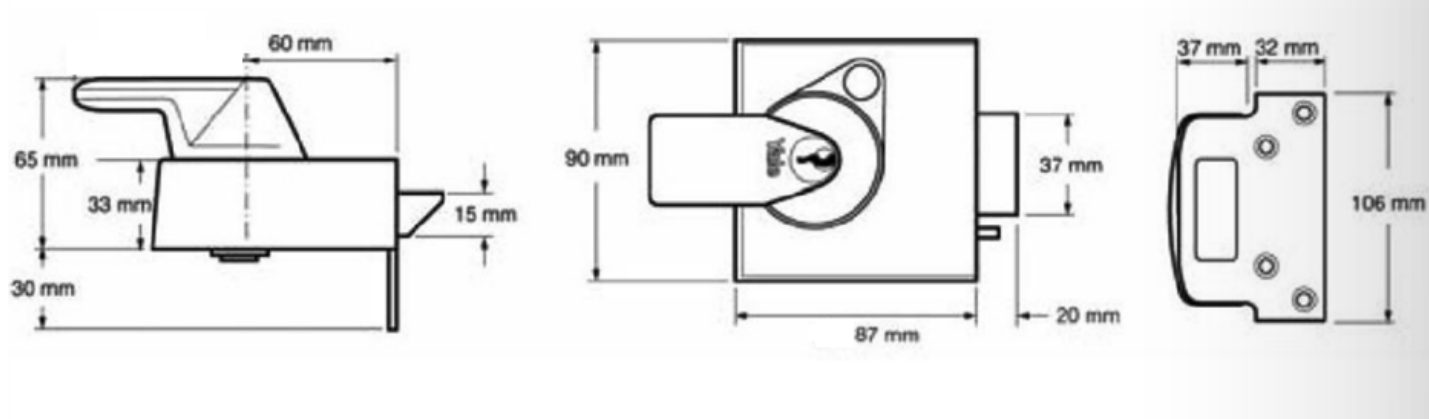


Yale Polished Brass Front Door Lock - High-Security Night Latch

Product Images

Features

- Yale front door lock - high-security night latch.
- Kitemarked to BS 3621:2007
- Approved by Secured by Design
- 6-pin cylinder included
- Supplied with 2 keys
- Latch automatically deadlocks on closing the door
- External door lock with key operation from the outside
- Key and lever handle operation from the inside
- Internal handle can be locked
- Snib function allows the latch to be held back
- Suitable for use on inward-opening doors only
- Polished brass plated finish

Sizings

- Backset 60mm
- Case width 87mm
- Case height 90mm
- Bolt length 20mm
- Max door thickness 57mm

Products in this set

40202.1 - Yale Front Door Lock - High Security Nightlatch - 60mm Backset - Polished Brass Plated