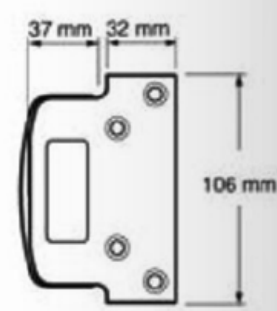

---

**Yale Front Door Lock - Narrow Body - High Security Nightlatch - 40mm Backset - Polished Chrome**

**Product Images**

---

## Description

- Yale high security night latch.
- Narrow pattern this lock is ideal for use on front doors with narrow stiles.
- Kitemarked to BS 3621:2007
- Approved by Secured by Design
- 6 pin cylinder included
- Supplied with 2 keys

- Backset 40mm
- Case width 67mm
- Case height 90mm
- Bolt length 20mm
- Max door thickness 57mm

## Products in this set

40203.1 - Yale Front Door Lock - Narrow Body - High Security Nightlatch - 40mm Backset - Polished Chrome