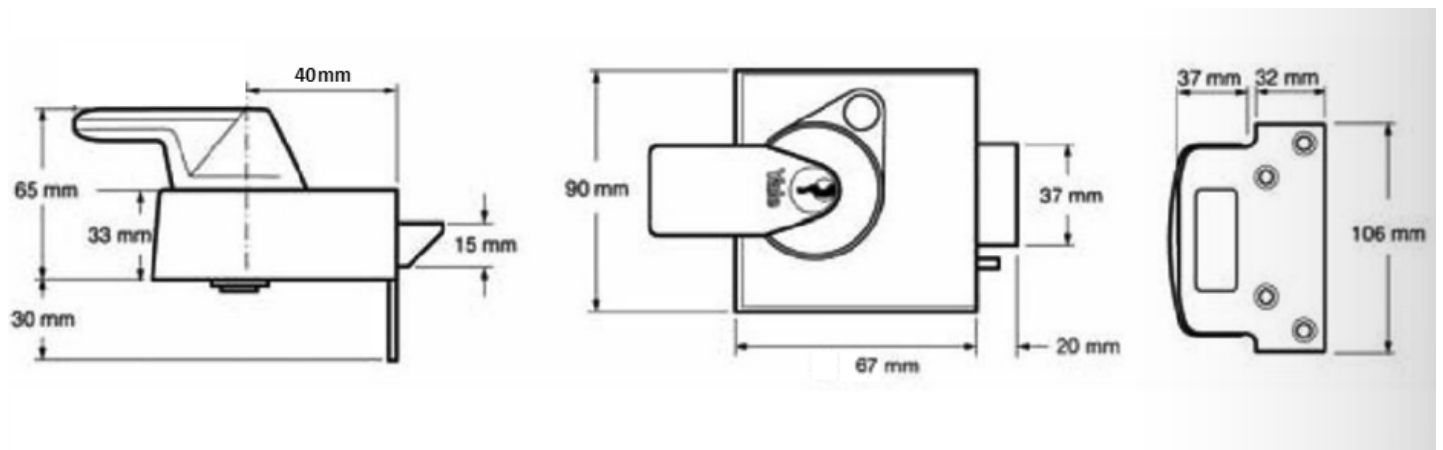


Yale Front Door Lock - Narrow Body - High Security Nightlatch - 40mm Backset - Polished Chrome

Product Images

Description

- Yale high security night latch.
- Narrow pattern this lock is ideal for use on front doors with narrow stiles.
- Kitemarked to BS 3621:2007
- Approved by Secured by Design
- 6 pin cylinder included
- Supplied with 2 keys

- Latch automatically deadlocks on closing the door
- Key operation from the outside
- Key and lever handle operation from the inside
- Internal handle can be locked
- Snib function allows the latch to be held back
- Suitable for use on inward opening doors only
- Polished chrome finish

- Backset 40mm
- Case width 67mm
- Case height 90mm
- Bolt length 20mm
- Max door thickness 57mm

Products in this set

40203.1 - Yale Front Door Lock - Narrow Body - High Security Nightlatch - 40mm Backset - Polished Chrome