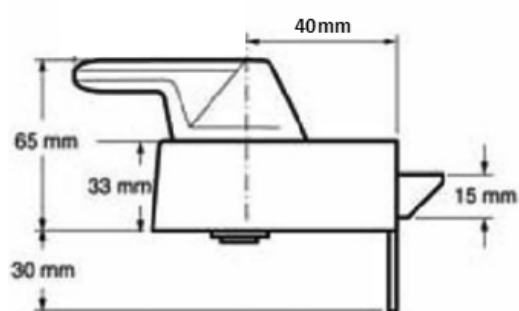

---

**Yale Front Door Lock - Narrow Body - High Security Nightlatch - 40mm Backset - Polished Chrome**

**Product Images**

---

## Description

- Yale high security night latch.
- Narrow pattern this lock is ideal for use on front doors with narrow stiles.
- Kitemarked to BS 3621:2007
- Approved by Secured by Design
- 6 pin cylinder included
- Supplied with 2 keys

- Backset 40mm
- Case width 67mm
- Case height 90mm
- Bolt length 20mm
- Max door thickness 57mm