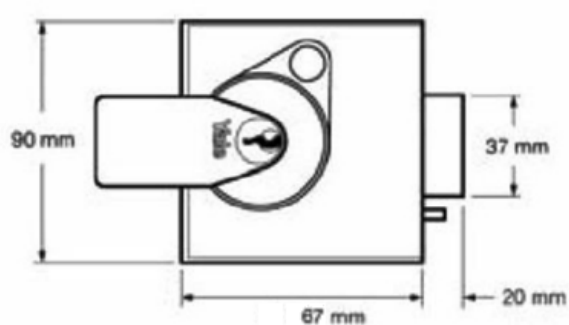

---

**Yale Front Door Lock - Narrow Body - High Security Nightlatch - 40mm Backset - Polished Chrome**

**Product Images**

---

## Description

- Yale high security night latch.
- Narrow pattern this lock is ideal for use on front doors with narrow stiles.
- Kitemarked to BS 3621:2007
- Approved by Secured by Design
- 6 pin cylinder included
- Supplied with 2 keys

- Backset 40mm
- Case width 67mm
- Case height 90mm
- Bolt length 20mm
- Max door thickness 57mm

## Products in this set

40203.1 - Yale Front Door Lock - Narrow Body - High Security Nightlatch - 40mm Backset - Polished Chrome