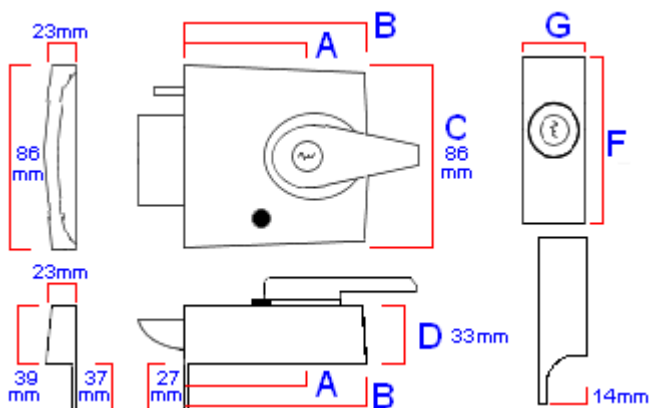


ERA High Security British Standard BS3621 Rated - Night Latch With Ant-Thrust - Satin Nickel

Product Images

TO SUIT MAXIMUM DOOR THICKNESS OF 54MM

- British Standard High Security Nightlatch
- Conforms to British Standard BS 3621:2004 and meets the tough criteria laid down by the insurance companies and the Police (Secure By Design)
- Features an integral cylinder pull which protects the cylinder from being drilled
- The cylinder has over 30,000 key variations and comes with a 20mm bolt throw for greater security and strength.

Finish

- Satin Nickel

Dimensions

AVAILABLE IN TWO SIZES	40357.2	40357.1	Dimension On Diagram
Backset	40mm	60mm	A
Case Width	70mm	90mm	B
Case Height	86mm	86mm	C
Case Depth	33mm	33mm	D
Lever Projection From Case	25.5mm	25.5mm	E
Cylinder Height	83mm	83mm	F
Cylinder Width	50mm	50mm	G

Important Info Before You Buy

- For use on inward opening doors only
- Night latch can be dead-locked (double locked) This is done from the INSIDE by a full turn of the key
- Double locks from inside, so if some one were to break the glass in a front door or a near by window they can't unlock the night latch with out the use of the key
- Latch bolt is withdrawn by handle from inside and by turn of key from outside.
- Bolt can be held back by pushing the button on lock case, then released by turning the handle up or down
- The main lock bolt "automatically" deadlocks, when the door is closed this makes the use of a credit card to force entry virtually impossible
- Comes with three keys

Products in this set

40357.2 - ERA High Security British Standard Night Latch - Satin Nickel - 40mm Backset - Each

40357.1 - ERA High Security British Standard Night Latch - Satin Nickel - 60mm Backset - Each