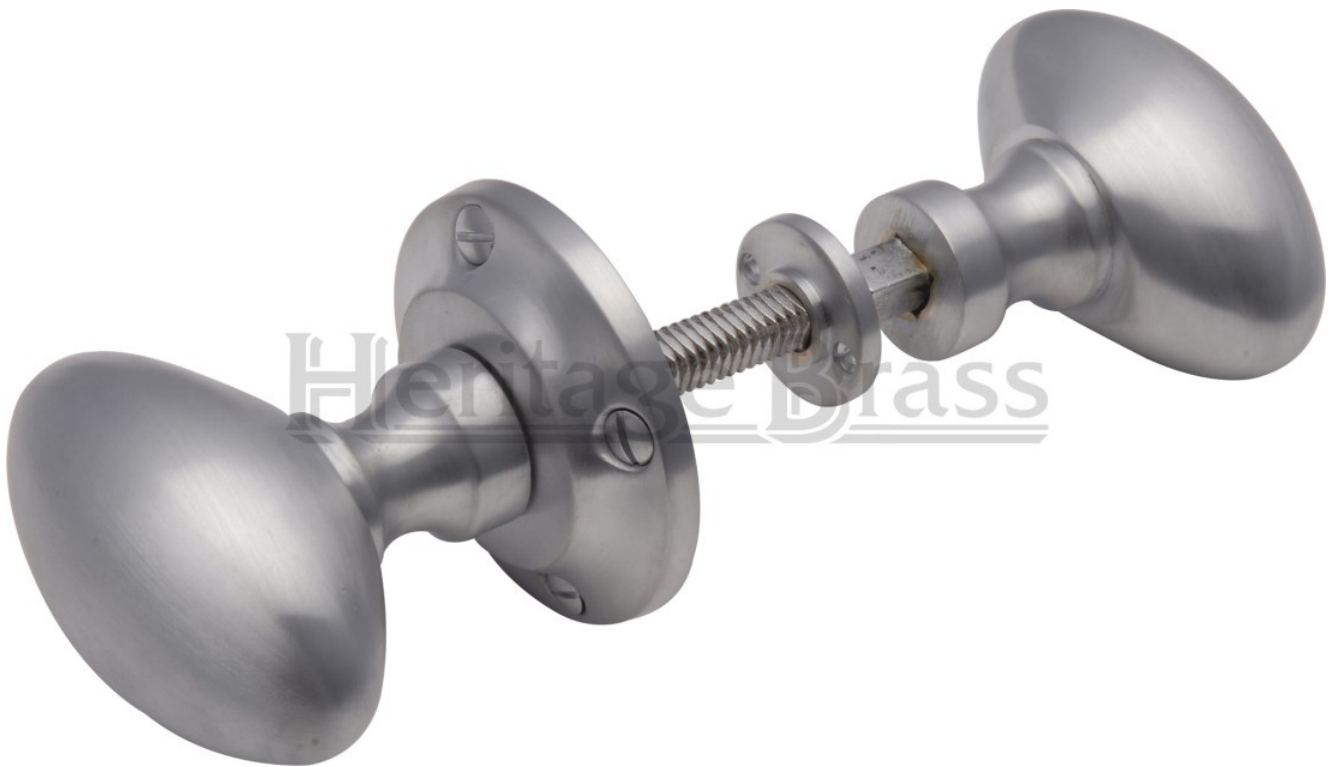

Suffolk Rim Knobs - Satin Chrome

Product Images

Description

40575.1

Suffolk Rim Knobs

Satin Chrome

Products in this set

40575.1 - Suffolk Rim Knobs - Satin Chrome