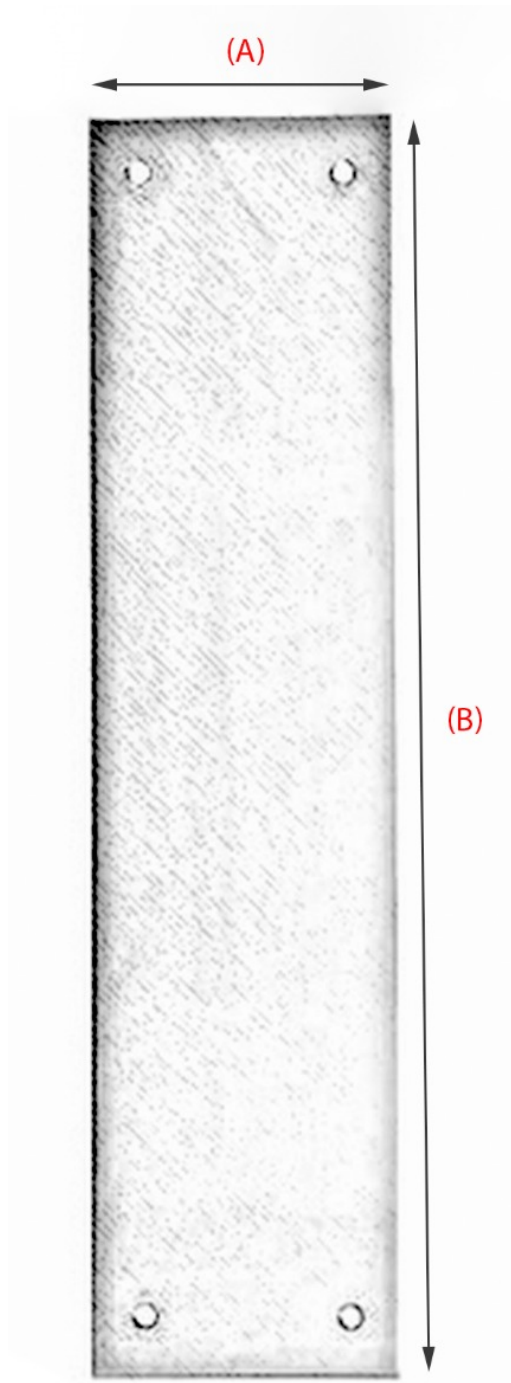

### Product Images

---

## Description

---

- Flat style finger plate
- Squared corners
- Screw fixed with 4 Slotted screws

### Base material

- Solid Brass

### Dimensions

Item	Height (B)	Width (A)	Thickness
40626.1	305mm	76mm	1.2mm

40626.2 350mm 76mm 1.2mm

40626.3 500mm 76mm 1.2mm

**Important Info Before You Buy**

- Suitable for wooden doors
- Sold individually