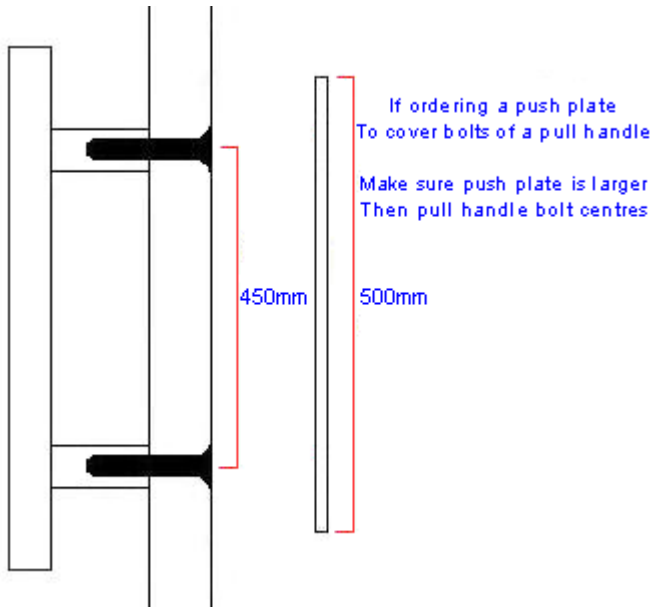

### Dimensions

Item	Height (B)	Width (A)	Thickness
40626.1	305mm	76mm	1.2mm

40626.2 350mm 76mm 1.2mm

40626.3 500mm 76mm 1.2mm

**Important Info Before You Buy**

- Suitable for wooden doors
- Sold individually

**If ordering a push plate to cover bolts of a pull handle**

- Make sure push plate is larger then the pull handle bolt centers
- For example if your pull handle has bolt centers of 450mm a 500mm high push plate will be required

**See below example diagram**

**Products in this set**

40626.1 - Flat Style Finger Plate - Face Fixed - 305mm Length x 76mm Width - Antique Brass (Gloss Lacquered) - Each

40626.2 - Flat Style Finger Plate - Face Fixed - 350mm Length x 76mm Width - Antique Brass (Gloss Lacquered) - Each

40626.3 - Flat Style Finger Plate - Face Fixed - 500mm Length x 76mm Width - Antique Brass (Gloss Lacquered) - Each