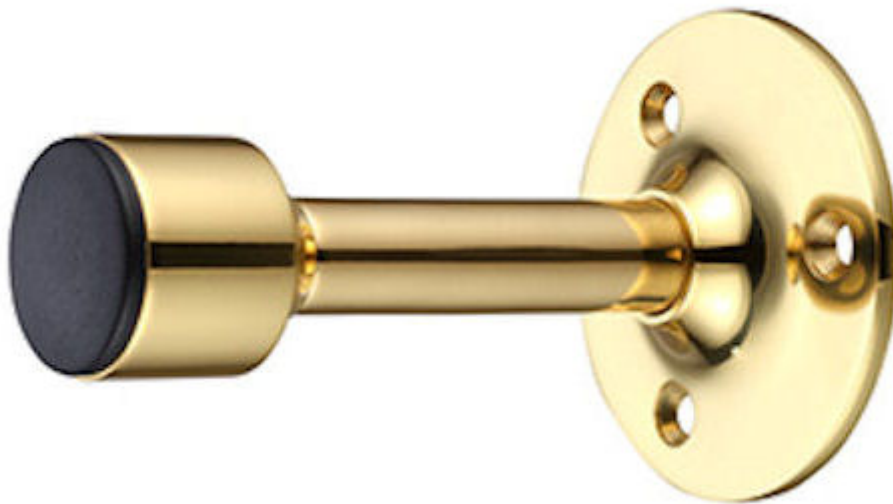

## Classic Design - Wall / Skirting Mounted Door Stop - 87mm Projection - Polished Brass (Lacquered)

### Description

---

- Classic design wall mounted door stop and black rubber bumper
- Face fixed
- Designed to stop doors from hitting a wall when opened too far

## Finish Details

- Polished Brass

## Size Information

- 54mm Overall diameter
- 87mm Projection