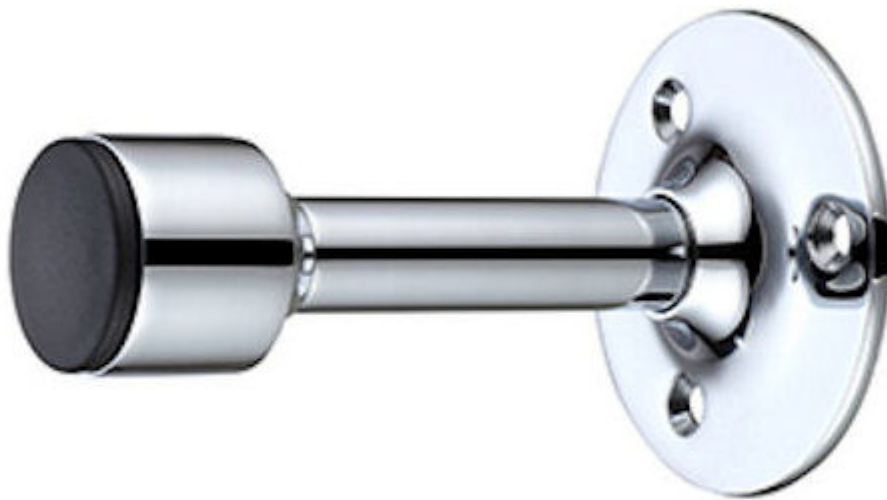

Classic Design - Wall / Skirting Mounted Door Stop - 87mm Projection - Polished Chrome

Product Images

Description

- Classic design wall mounted door stop and black rubber bumper
- Face fixed
- Designed to stop doors from hitting a wall when opened too far

Finish Details

- Polished Chrome

Size Information

- 54mm Overall diameter
- 87mm Projection

Fixings

- Face fixed with a wood fixing screws

Usage

- Suitable for residential use
- Suitable for internal use

Unit Of Sale

- Sold individually (each)

Products in this set

40653.1 - Classic Design Skirting Mounted Projection Door Stop - 87mm - Polished Chrome