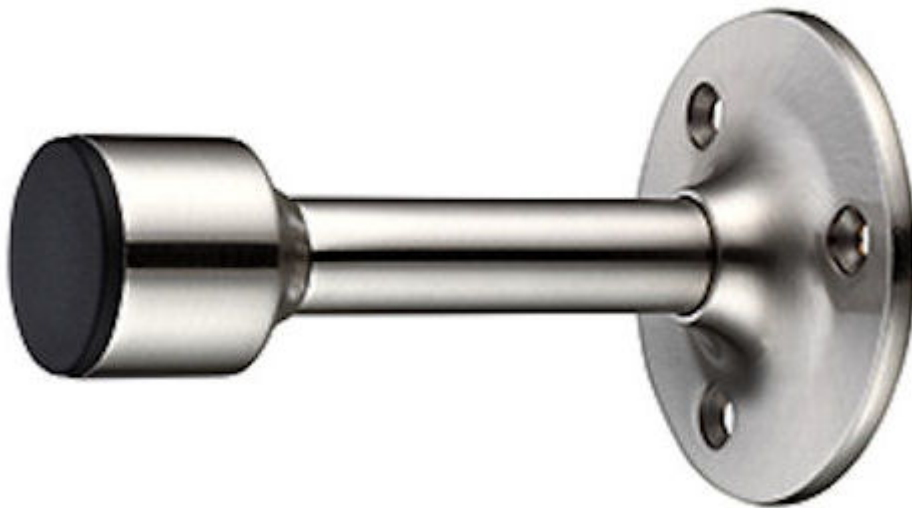

## Classic Design - Wall / Skirting Mounted Door Stop - 87mm Projection - Satin Nickel

### Description

---

- Classic design wall mounted door stop and black rubber bumper
- Face fixed
- Designed to stop doors from hitting a wall when opened too far

## Finish Details

- Satin Nickel

## Size Information

- 54mm Overall diameter
- 87mm Projection