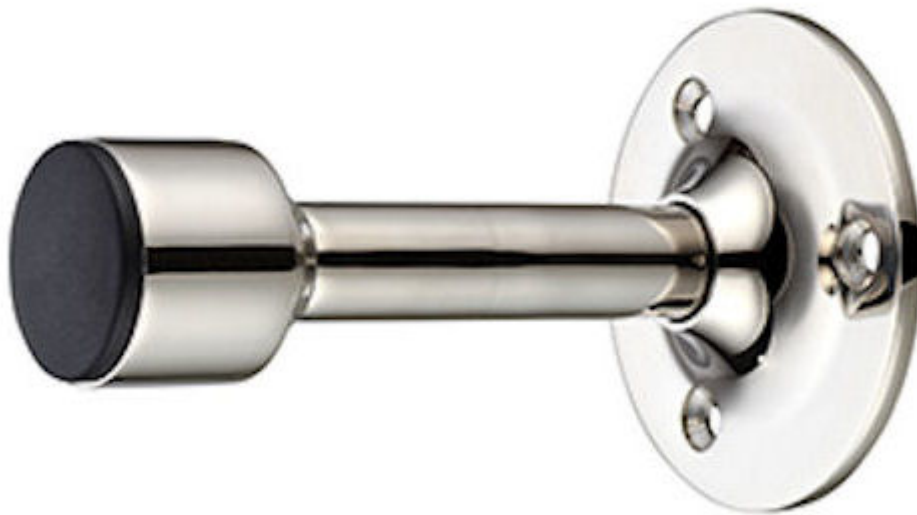

Classic Design - Wall / Skirting Mounted Door Stop - 87mm Projection - Polished Nickel

Product Images

Description

- Classic design wall mounted door stop and black rubber bumper
- Face fixed
- Designed to stop doors from hitting a wall when opened too far

Finish Details

- Polished Nickel

Size Information

- 54mm Overall diameter
- 87mm Projection

Fixings

- Face fixed with a wood fixing screws

Usage

- Suitable for residential use
- Suitable for internal use

Unit Of Sale

- Sold individually (each)

Products in this set

40656.1 - Classic Design Skirting Mounted Projection Door Stop - 87mm - Polished Nickel