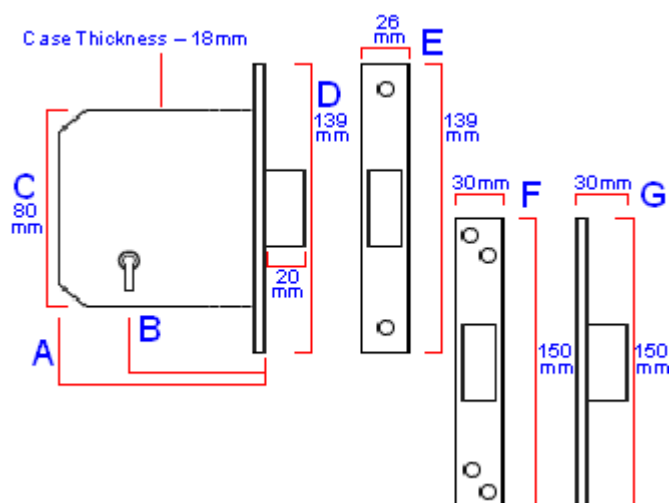

Finish

- PVD brass.

Dimensions

- 76mm case depth (57mm backset).

Item Code	Lock Case Depth (A)	Backset To Keyhole (B)
LDS5330PVD	76mm	57mm

Standards This Product Conforms To

- Lock case tested and passed to BS EN 12209. The British / European standard requirements and test methods covering locks and latches. Classification number - **3H810F2KD0A**.
- Tested and passed to BS EN 1634 the British / European standard for determining the fire resistance of door and shutter assemblies including hardware. Assessed for use on 30 minute and 1 hour timber fire doors FD30 / FD60.- Intumescent lock case liners required (sold separately).
- Certifire approved.
- CE Marked / UKCA Marked.
- Declaration of performance (DoP) - *please see the additional information tab to download the certificate.*