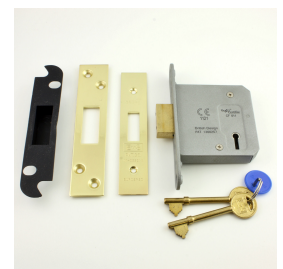

Architectural Quality 3 Lever Mortice Dead Lock - CE / UKCA Marked - Fire Rated - Certifire Approved - Polished Brass PVD Plated

Product Images

Description

- Architectural quality 3 lever mortice dead lock.
- PVD brass finish.
- For use on internal doors and cupboards that need to be locked via a key.
- Comes supplied with a PVD brass forend and frame mounted strike plate including black plastic back box.

Operation

- Deadbolt is locked and un-locked via a key.

Features

- Solid brass deadbolt with anti-saw rollers.
- Medium to heavy weight springing.
- Supplied with 2 keys.

Security Level

- Medium security architectural range.
- Suitable for use on internal doors in residential, commercial or public buildings.

Finish

- PVD brass.

Dimensions

- 76mm case depth (57mm backset).

Item Code	Lock Case Depth (A)	Backset To Keyhole (B)
LDS5330PVD	76mm	57mm

Standards This Product Conforms To

- Lock case tested and passed to BS EN 12209. The British / European standard requirements and test methods covering locks and latches. Classification number - **3H810F2KD0A**.
- Tested and passed to BS EN 1634 the British / European standard for determining the fire resistance of door and shutter assemblies including hardware. Assessed for use on 30 minute and 1 hour timber fire doors FD30 / FD60.- Intumescent lock case liners required (sold separately).
- Certifire approved.
- CE Marked / UKCA Marked.
- Declaration of performance (DoP) - *please see the additional information tab to download the certificate.*

Rebate Kit For Double Rebated Doors

- ARD5205PVD - 13mm PVD brass rebate kit for use with Eurospec architectural dead locks.

Unit Of Sale

- Each - (1 x lock case supplied with forend, strike plate and plastic back box).