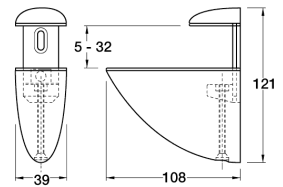

Shelf support, screw fixing, for 5-32 mm shelf thickness

Product Images

Description

- For 5-32 mm glass or wood thickness
- Fixings included
- Zinc alloy

Products in this set

40711.2 - Shelf support, screw fixing, for 5-32 mm shelf thickness - Polished Brass

40711.3 - Shelf support, screw fixing, for 5-32 mm shelf thickness - Brushed Nickel

40711.1 - Shelf support, screw fixing, for 5-32 mm shelf thickness - Polished Chrome