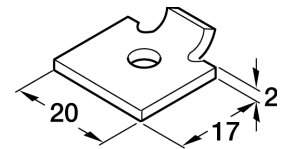

## Shelf Support Stud For Raised Bookcase Strip

### Description

- For use with raised bookcase strip shown in Related Products
- For glass shelves order buffer shown in Related Products separately
- Made from steel
- Tag width 7mm