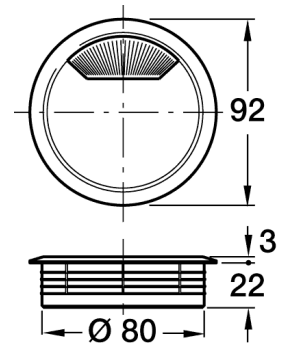

Cable Outlet Sleeve - 80mm Diameter Hole - White Plastic

Product Images

Description

- Two part cable outlet, sleeve and coverplate
- The cover plate has a spring loaded section which can be swivelled away to allow cables through
- The cover plate can be removed completely to allow cables with plugs attached through
- White plastic

Products in this set

40776.1 - Cable Outlet Sleeve - 80mm Diameter Hole - White Plastic