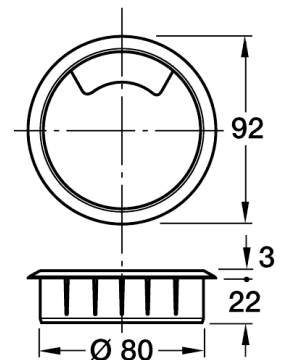

Cable Outlet Sleeve - 80mm Diameter Hole - Black Plastic

Product Images

Description

- Three part plastic cable outlet, sleeve and cover plate with removable section, plastic.
- A section of the cover plate is removed and stored under the cover plate to allow cables through.
- The cover plate can be removed completely to allow cables with plugs attached through.
- Black plastic

Products in this set

40777.1 - Cable Outlet Sleeve - 80mm Diameter Hole - Black Plastic