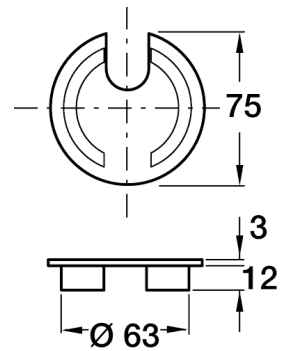

Cable Outlet Sleeve - 63mm Diameter Hole - One Piece Metal Design - Polished Chrome

Product Images

Description

- One piece metal design cable outlet sleeve
- Ideal for use in desks
- 63mm diameter hole
- Polished chrome plated

Products in this set

40778.1 - Cable Outlet Sleeve - 63mm Diameter Hole - One Piece Metal Design - Polished Chrome