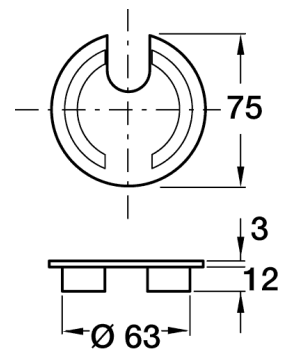

Cable Outlet Sleeve - 63mm Diameter Hole - One Piece Metal Design - Satin Chrome

Product Images

Description

- One piece metal design cable outlet sleeve
- Ideal for use in desks
- 63mm diameter hole
- Matt chrome plated

Products in this set

40786.2 - Cable Outlet Sleeve - 63mm Diameter Hole - One Piece Metal Design - Satin Chrome

40786.1 - Cable Outlet Sleeve - 63mm Diameter Hole - One Piece Metal Design - Satin Nickel