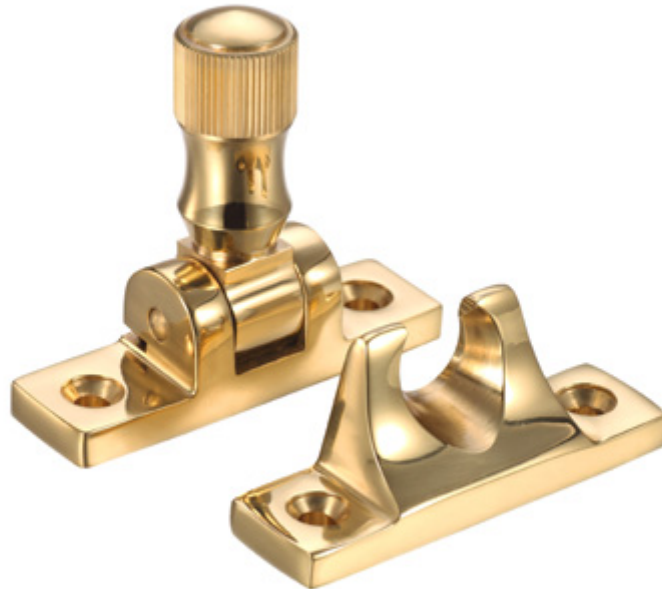

Brighton Pattern Sash Fastener - Polished Brass (Lacquered)

Product Images

Description

- High architectural quality - narrow sliding sash window fastener
- Brighton pattern
- Spring loaded - allows you pull the sash lift up and down with out the arm of the fastener getting in the way
- When the Brighton fastener is screwed into receiver plate the sliding sash window can not be opened

Finish

- Polished Brass (Lacquered)

Dimensions

- Back Plate Measurements - 56mm x 16mm

Important Info Before You Buy

- Suitable for wooden sliding sash windows
- The Brighton pattern sash fastener can be used on sash windows that do not have flush or level fitting meeting rails (Where the two sashes meet in the middle)
- Comes supplied with fixing screws
- Sold individually

Products in this set

40800.1 - Brighton Pattern Sash Fastener - Polished Brass (Lacquered)