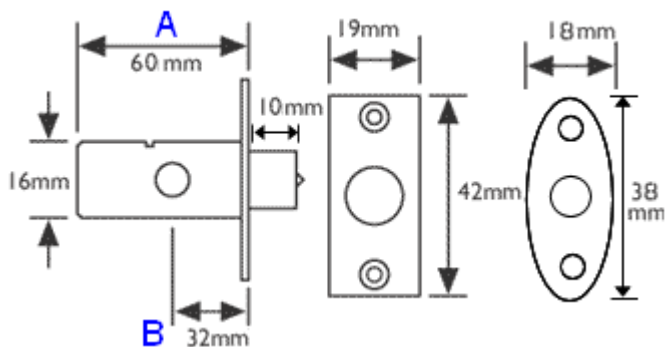


Security Rack Bolt For Wooden Doors - 60mm Long - Polished Chrome

Product Images

Description

- Security rack bolt for wooden doors

- Key lockable via star shape spline key - SOLD SEPARATELY
- Designed for use on French windows (patio doors), front doors, back doors and cupboards

Finish

- Polished chrome

Dimensions

	40818.1	Dimension On Diagram
Case Length	60mm	A
Backset	32mm	B

Important Info Before You Buy

- This rack bolt can be used in conjunction with an Oval shape thumb turn instead of a star key
- The security rack bolt must be morticed into door
- Designed to be lockable / un-lockable from the inside (secure side) of a door
- Supplied with an oval shape key hole escutcheon and receiver plate
- KEY SOLD SEPARATELY

Products in this set

x

40818.1 - Security Rack Bolt For Wooden Doors - Polished Chrome - 60mm Long - Each