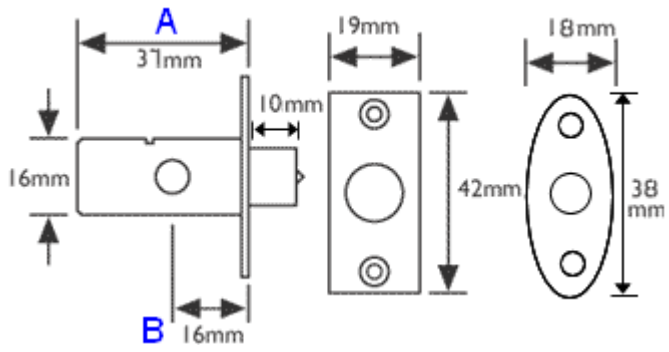


Security Rack Bolt For Wooden Windows - 37mm Long - Satin Chrome

Product Images

Description

- Security rack bolt for wooden windows
- Key lockable via star shape spline key - SOLD SEPARATELY
- Designed for use on casement windows.

Finish

- Satin chrome

Dimensions

	40824.1	Dimension On Diagram
Case Length	37mm	A
Backset	16mm	B

Important Info Before You Buy

- The security rack bolt must be morticed into door
- Designed to be lockable / un-lockable from the inside (secure side) of a window
- Supplied with an oval shape key hole escutcheon and receiver plate
- KEY SOLD SEPARATELY

Products in this set

40824.1 - Security Rack Bolt For Wooden Windows - Satin Chrome - 37mm Long - Each