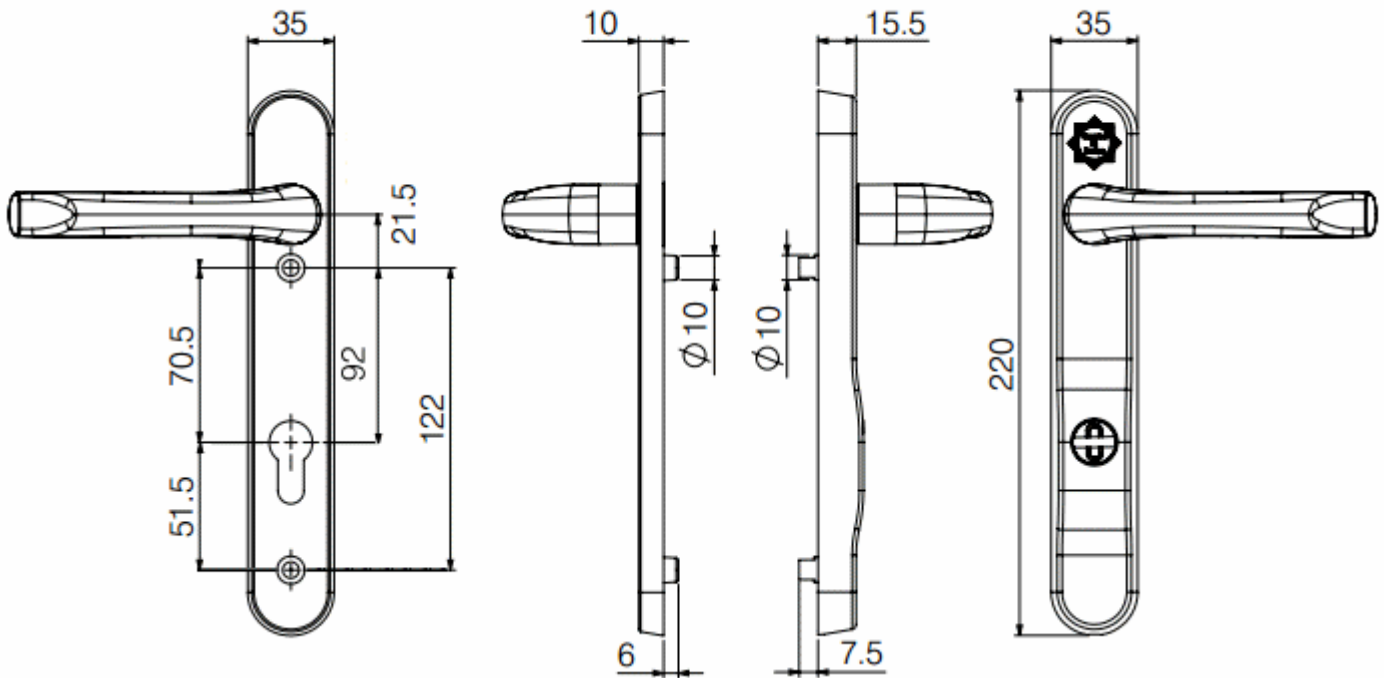

### Operation

- Lever handle on either side of the door.
- Lift handle to lock.

## Dimensions

### Item Code Euro Profile Centres Bolt Hole Fixing Centres Back Plate Size

40844.1      92mm      122mm      220mm x 35mm