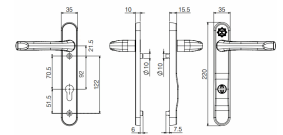

Multi Point Door Handles - TS007 2 Star Rated - 92mm Euro Centres - 122mm Bolt Centres - Satin Chrome

Product Images

Description

1. Satin chrome finish Mila ProSecure door handles.
   - Designed for use with multi-point locking systems on timber, uPVC and composite doors.
   - Enhanced security door handles that provide protection against the latest methods of forced entry and comply to the new enhanced security performance standard TS007 2012.
   - 2 Star security rating.
   - The handles are designed for use on external doors including front door, back doors and French patio doors.
   - Lift handle to lock system designed to work with the majority of new multi-point locking systems.
   - Supplied with sprung cassettes allowing this handle to work with sprung and un-sprung locking systems.
   - Standard 92mm Euro profile centres.
   - 122mm fixing bolt centres.
   - 220mm x 35mm backplate.
   - Acting as a visual deterrent the Secured by Design logo etched onto the ProSecure handle backplate offers passive security protection.
   - The ProSecure handle range protects against 4 common types of attack
1. Handle Snapping - Steel reinforcement technology within the backplate provides jemmy resistance. Chamfered backplate shoulders provide anti-grip protection.
  2. Cylinder Snapping - An integrated cylinder guard, visible within the raised backplate design, encases the cylinder to protect it from attack.
  3. Cylinder De-plugging - An integral anti-plug disc, captive within the backplate, locates directly over the cylinder face to shield it from attack.
  4. Cylinder Drilling - An anti-drill disc spins if attacked with a drill, preventing the drill bit from penetrating the cylinder.

Operation

- Lever handle on either side of the door.
- Lift handle to lock.