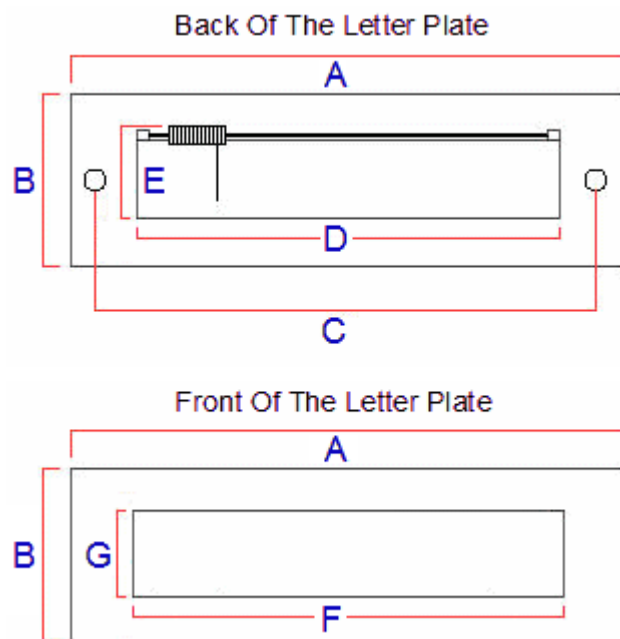

### Description

---

- Small size plain design letter plate.
- 8 inch x 3 inch - (203mm x 76mm)
- Made from solid brass with a highly polished shiny finish.

## Finish

- Polished brass - (shiny finish).

## Dimensions

- Overall Length (A) - 203mm
- Overall Height (B) - 76mm
- Bolt centers (C) - 173mm
- Internal Hole Width Required (D) - 148mm
- Internal Hole Height Required (Including Spring) (E) - 53mm
- Aperture Width Externally (F) - 142mm
- Aperture Height Externally (G) - 38mm