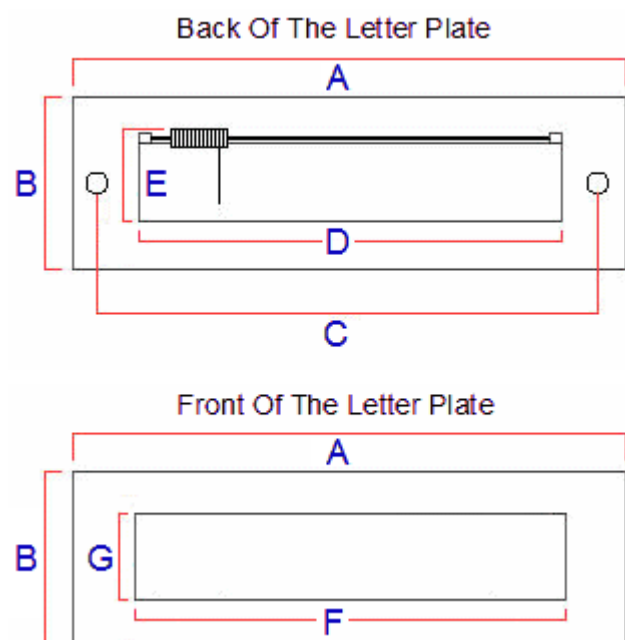


Small Letter Plate - Satin Chrome - 203mm x 76mm (8" x 3")

Product Images

Description

- Small size plain design letter plate.
- Satin chrome plated - brushed finish.
- 8 inch x 3 inch - (203mm x 76mm)
- Made from solid brass.

Finish

- Satin chrome - (brushed finish).

Alternative Finishes Available

- Polished chrome
- Satin chrome
- Satin nickel
- Antique brass

Base Material

- Made from solid brass

Dimensions

- Overall Length (A) - 203mm
- Overall Height (B) - 76mm
- Bolt centers (C) - 173mm
- Internal Hole Width Required (D) - 148mm
- Internal Hole Height Required (Including Spring) (E) - 53mm
- Aperture Width Externally (F) - 142mm
- Aperture Height Externally (G) - 38mm

Important Info Before You Buy

- Suitable for wooden doors.
- Spring loaded to keep the flap closed.
- Comes with fixing bolts and domed cover caps.
- Matching inner flap letter tidy for the inside of the door also available.

Products in this set

40857.1 - Small Size Plain Letter Plate (8" x 3") - Satin Chrome - 203mm x 76mm