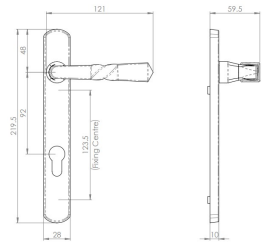

Narrow Plate Twisted Straight Multipoint Door Handle - 220mm x 28mm (92mm Centres) - Black Antique

Product Images

Description

- Designed for use with multi-point locking systems on timber, uPVC and composite doors
- The handles are designed for use on external doors including front door, back doors and French patio doors
- Lift handle to lock system designed to work with the majority of new multi-point locking systems

Operation

- Lever handle on either side of the door
- Lift handle to lock

Dimensions

- Backplate Size: 219.5mm x 28mm x 10mm
- Handle Length: 121mm
- Centres: 92mm
- Fixing Centres: 123.5mm
- Projection: 59.5

Finish

- Black Antique

Standards This Product Conforms To

- Suitable for domestic use
- Suitable for commercial use

Unit Of Sale

- Pair - (1 x left hand and 1 x right hand door handle)

Products in this set

40424.1 - Narrow Plate Twisted Straight Multipoint Door Handle - 220mm x 28mm (92mm Centres) -
Black Antique - Pair