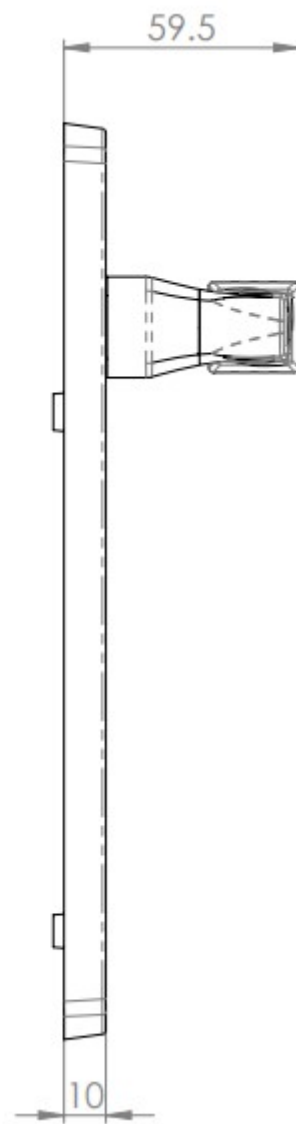

Narrow Plate Twisted Straight Multipoint Door Handle - 220mm x 28mm (92mm Centres) - Black Antique

Product Images

Description

- Designed for use with multi-point locking systems on timber, uPVC and composite doors
- The handles are designed for use on external doors including front door, back doors and French patio doors
- Lift handle to lock system designed to work with the majority of new multi-point locking systems

Operation

- Lever handle on either side of the door
- Lift handle to lock

Dimensions

- Backplate Size: 219.5mm x 28mm x 10mm
- Handle Length: 121mm
- Centres: 92mm
- Fixing Centres: 123.5mm
- Projection: 59.5

Finish

- Black Antique

Standards This Product Conforms To

- Suitable for domestic use
- Suitable for commercial use

Unit Of Sale

- Pair - (1 x left hand and 1 x right hand door handle)

Products in this set

40424.1 - Narrow Plate Twisted Straight Multipoint Door Handle - 220mm x 28mm (92mm Centres) -
Black Antique - Pair