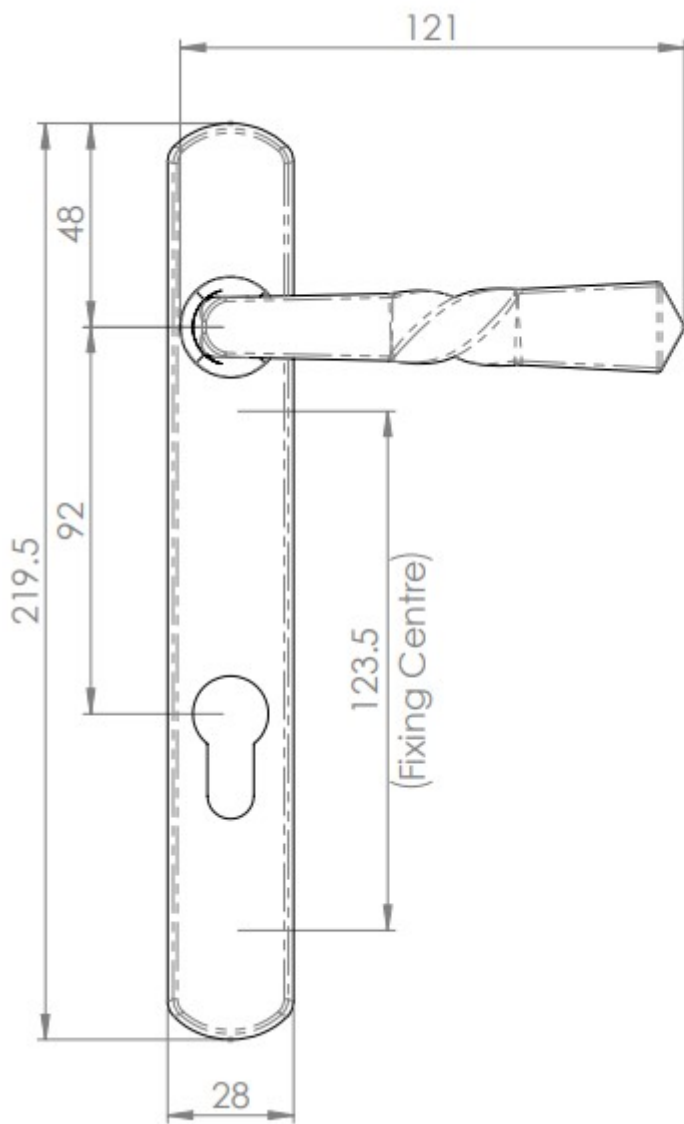

Narrow Plate Twisted Straight Multipoint Door Handle - 220mm x 28mm (92mm Centres) - Black Antique

Product Images

Description

- Designed for use with multi-point locking systems on timber, uPVC and composite doors
- The handles are designed for use on external doors including front door, back doors and French patio doors
- Lift handle to lock system designed to work with the majority of new multi-point locking systems

Operation

- Lever handle on either side of the door
- Lift handle to lock

Dimensions

- Backplate Size: 219.5mm x 28mm x 10mm
- Handle Length: 121mm
- Centres: 92mm
- Fixing Centres: 123.5mm
- Projection: 59.5

Finish

- Black Antique

Standards This Product Conforms To

- Suitable for domestic use
- Suitable for commercial use

Unit Of Sale

- Pair - (1 x left hand and 1 x right hand door handle)

Products in this set

40424.1 - Narrow Plate Twisted Straight Multipoint Door Handle - 220mm x 28mm (92mm Centres) -
Black Antique - Pair