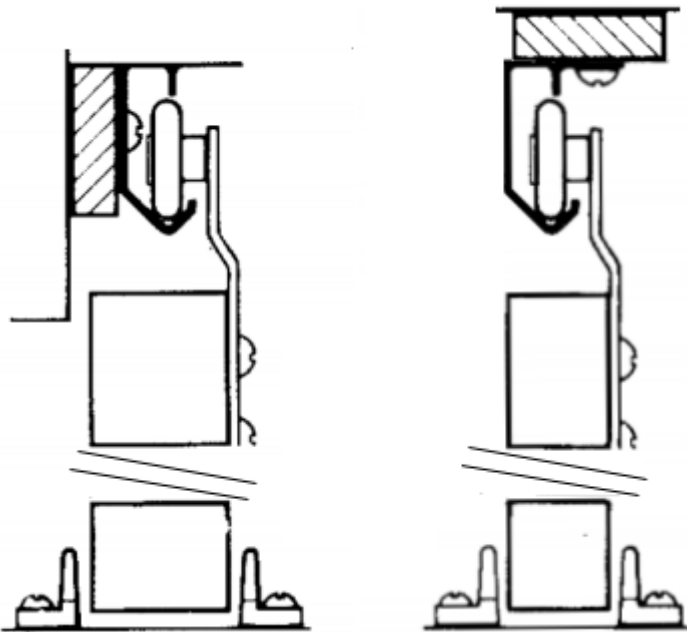

## Dimensions And Track Lengths Available

| Item Code | Maximum Width Door (D) | Overall Track Length (L) | Maximum Door Weight (W) | Mimimum Door Thickness (T) | Maximum Door Thickness (T) |
|-----------|------------------------|--------------------------|-------------------------|----------------------------|----------------------------|
| 31272.1   | 600mm                  | 1200mm                   | 45kg                    | 16mm                       | 40mm                       |
| 31272.2   | 750mm                  | 1500mm                   | 45kg                    | 16mm                       | 40mm                       |
| 31272.3   | 900mm                  | 1800mm                   | 45kg                    | 16mm                       | 40mm                       |

## Floor Guide

- The Henderson single top sliding door kit comes complete with a nylon floor guide, fixed to the floor next to the door frame, the door runs in between the guide to insure the door runs straight.