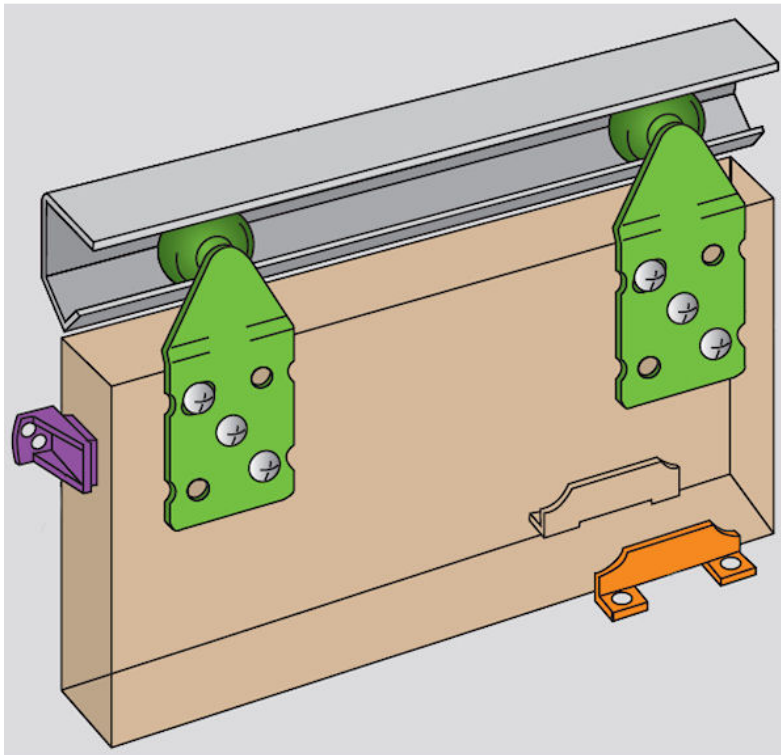

## Single Top - Single Track Sliding Door Gear For Wardrobe & Cupboard Doors Up To 900mm Wide & 45kg In Weight

### Product Images

### Description

- With the Henderson single top sliding door gear system, wardrobe doors have never been more graceful.
- This system works with single a track, timber framed or composite wardrobe doors of up to 45kg in weight, between 16-40mm thick and up to 900mm in width.
- Each set includes all the main components needed to install a long lasting, smooth running sliding door.
- Aluminium pre-drilled track for a durable, long lasting finish and easy installation.
- Suitable for wall or ceiling installation.
- Supplied with bottom guide.