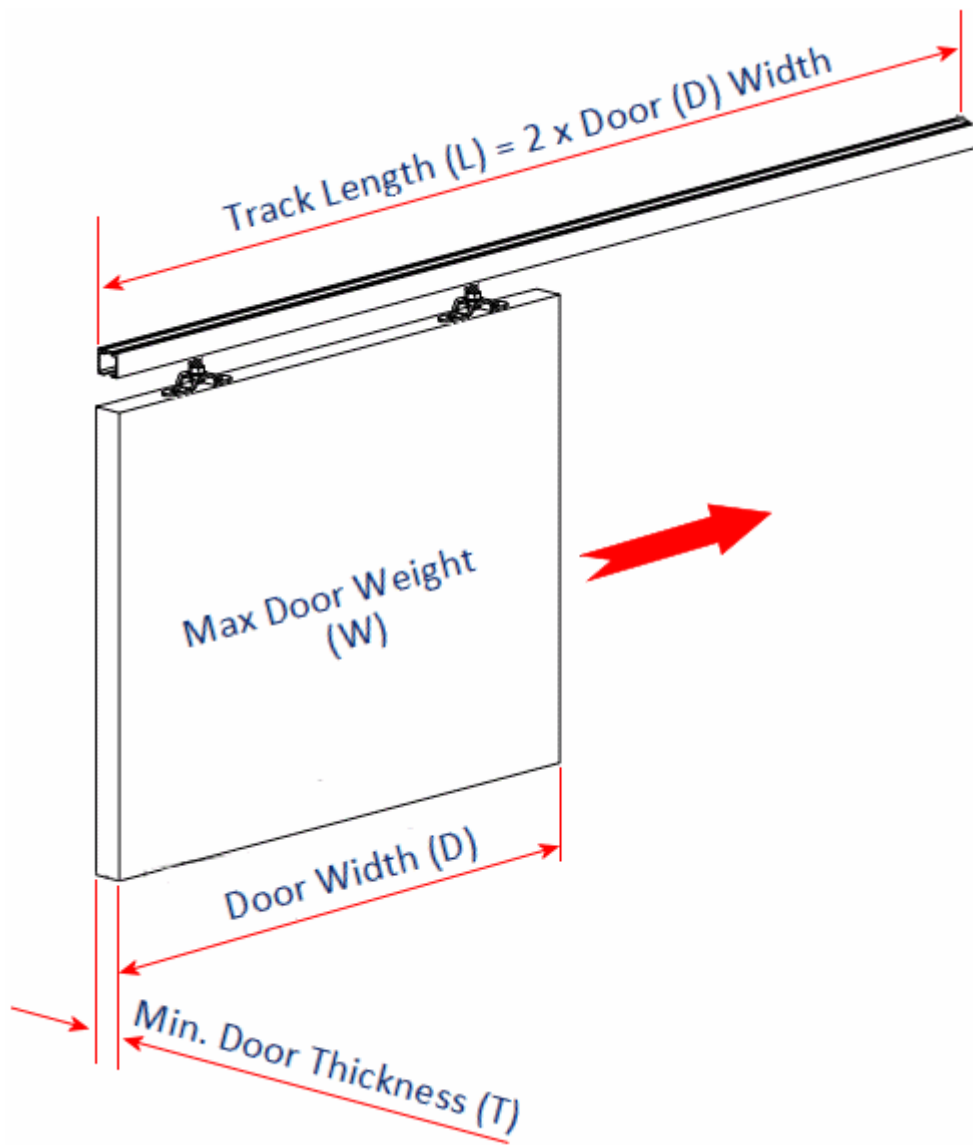

Item Code	Maximum Width Door (D)	Overall Track Length (L)	Maximum Door Weight (W)	Mimimum Door Thickness (T)	Maximum Door Thickness (T)
31272.1	600mm	1200mm	45kg	16mm	40mm
31272.2	750mm	1500mm	45kg	16mm	40mm
31272.3	900mm	1800mm	45kg	16mm	40mm