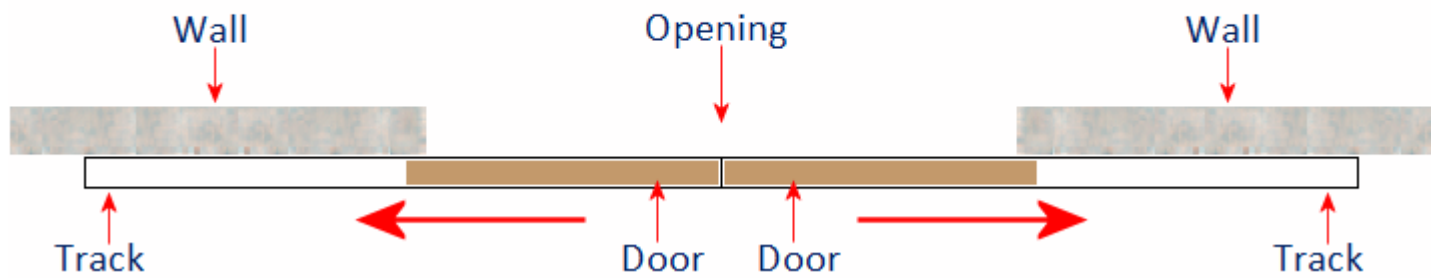

Sliding Double Doors

Dimensions And Track Lengths Available