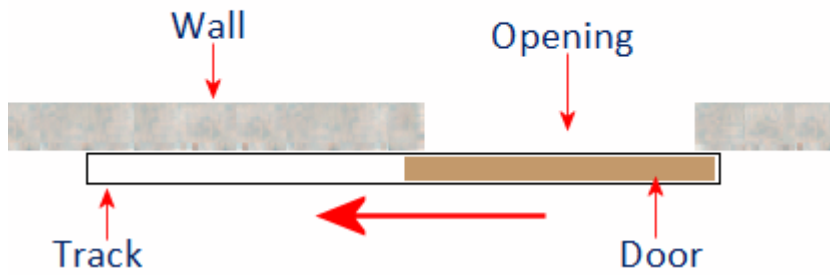

Single Sliding Door

Double Bi-Parting Doors

- Two kits can be fitted "end on" (next to each other) to allow for double doors.