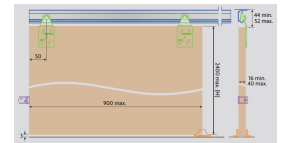

Single Top - Single Track Sliding Door Gear For Wardrobe & Cupboard Doors Up To 900mm Wide & 45kg In Weight

Product Images

Description

- With the Henderson single top sliding door gear system, wardrobe doors have never been more graceful.
- This system works with single a track, timber framed or composite wardrobe doors of up to 45kg in weight, between 16-40mm thick and up to 900mm in width.
- Each set includes all the main components needed to install a long lasting, smooth running sliding door.
- Aluminium pre-drilled track for a durable, long lasting finish and easy installation.
- Suitable for wall or ceiling installation.
- Supplied with bottom guide.

Single Sliding Doors